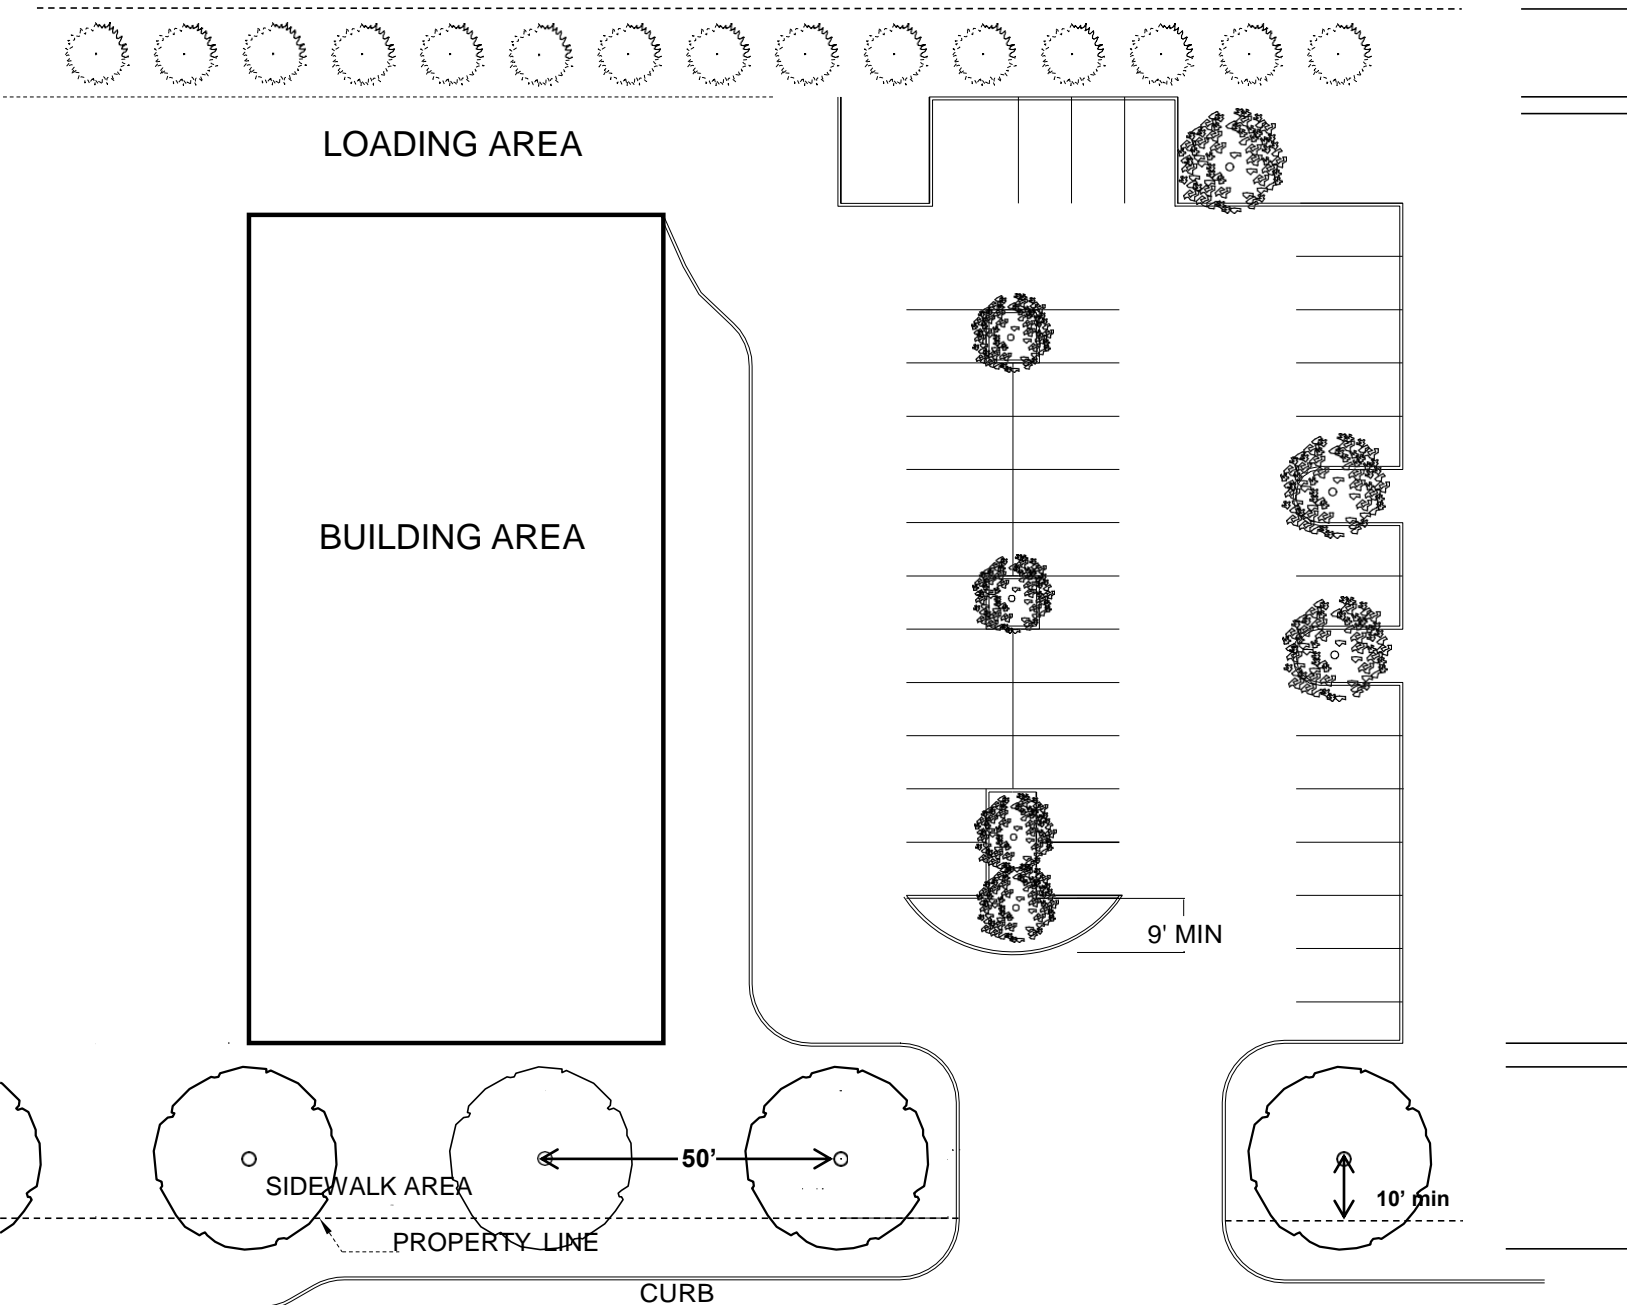

# LANDSCAPE DESIGN STANDARDS

**BUFFER STRIP  
EVERGREENS**

**PARKING FIELD  
DECIDUOUS  
ORNAMENTAL  
TREES  
<35' HEIGHT**

**FRONT LANDSCAPE  
AREA  
SHADE TREES  
>35' HEIGHT  
WITH OPTIONAL  
ORNAMENTAL TREES,  
SHRUBS AND  
EVERGREEN**