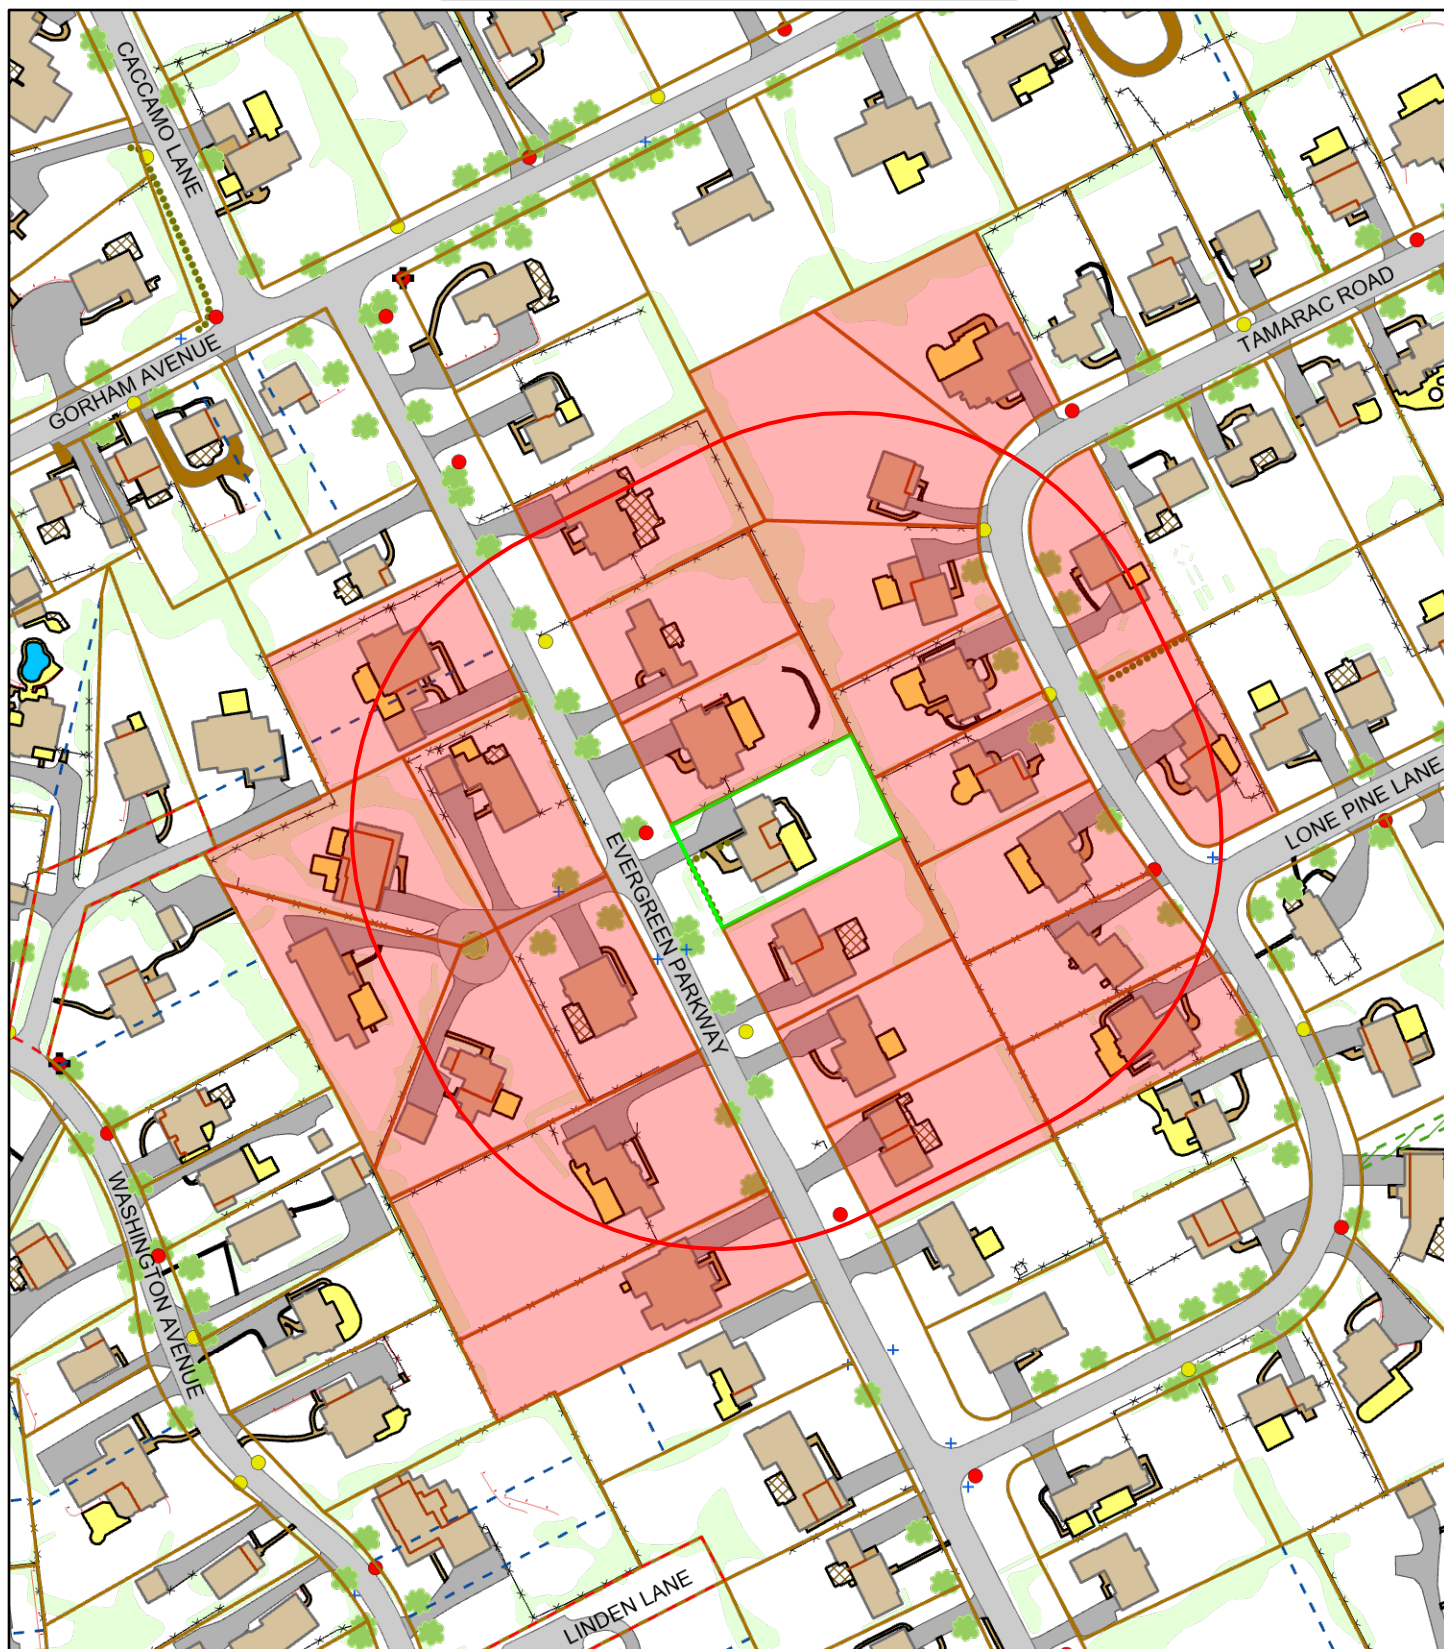

Town of Westport, CT

1 inch = 150 Feet

www.cai-tech.com

November 5, 2024

Data shown on this map is provided for planning and informational purposes only. The municipality and CAI Technologies are not responsible for any use for other purposes or misuse or misrepresentation of this map.