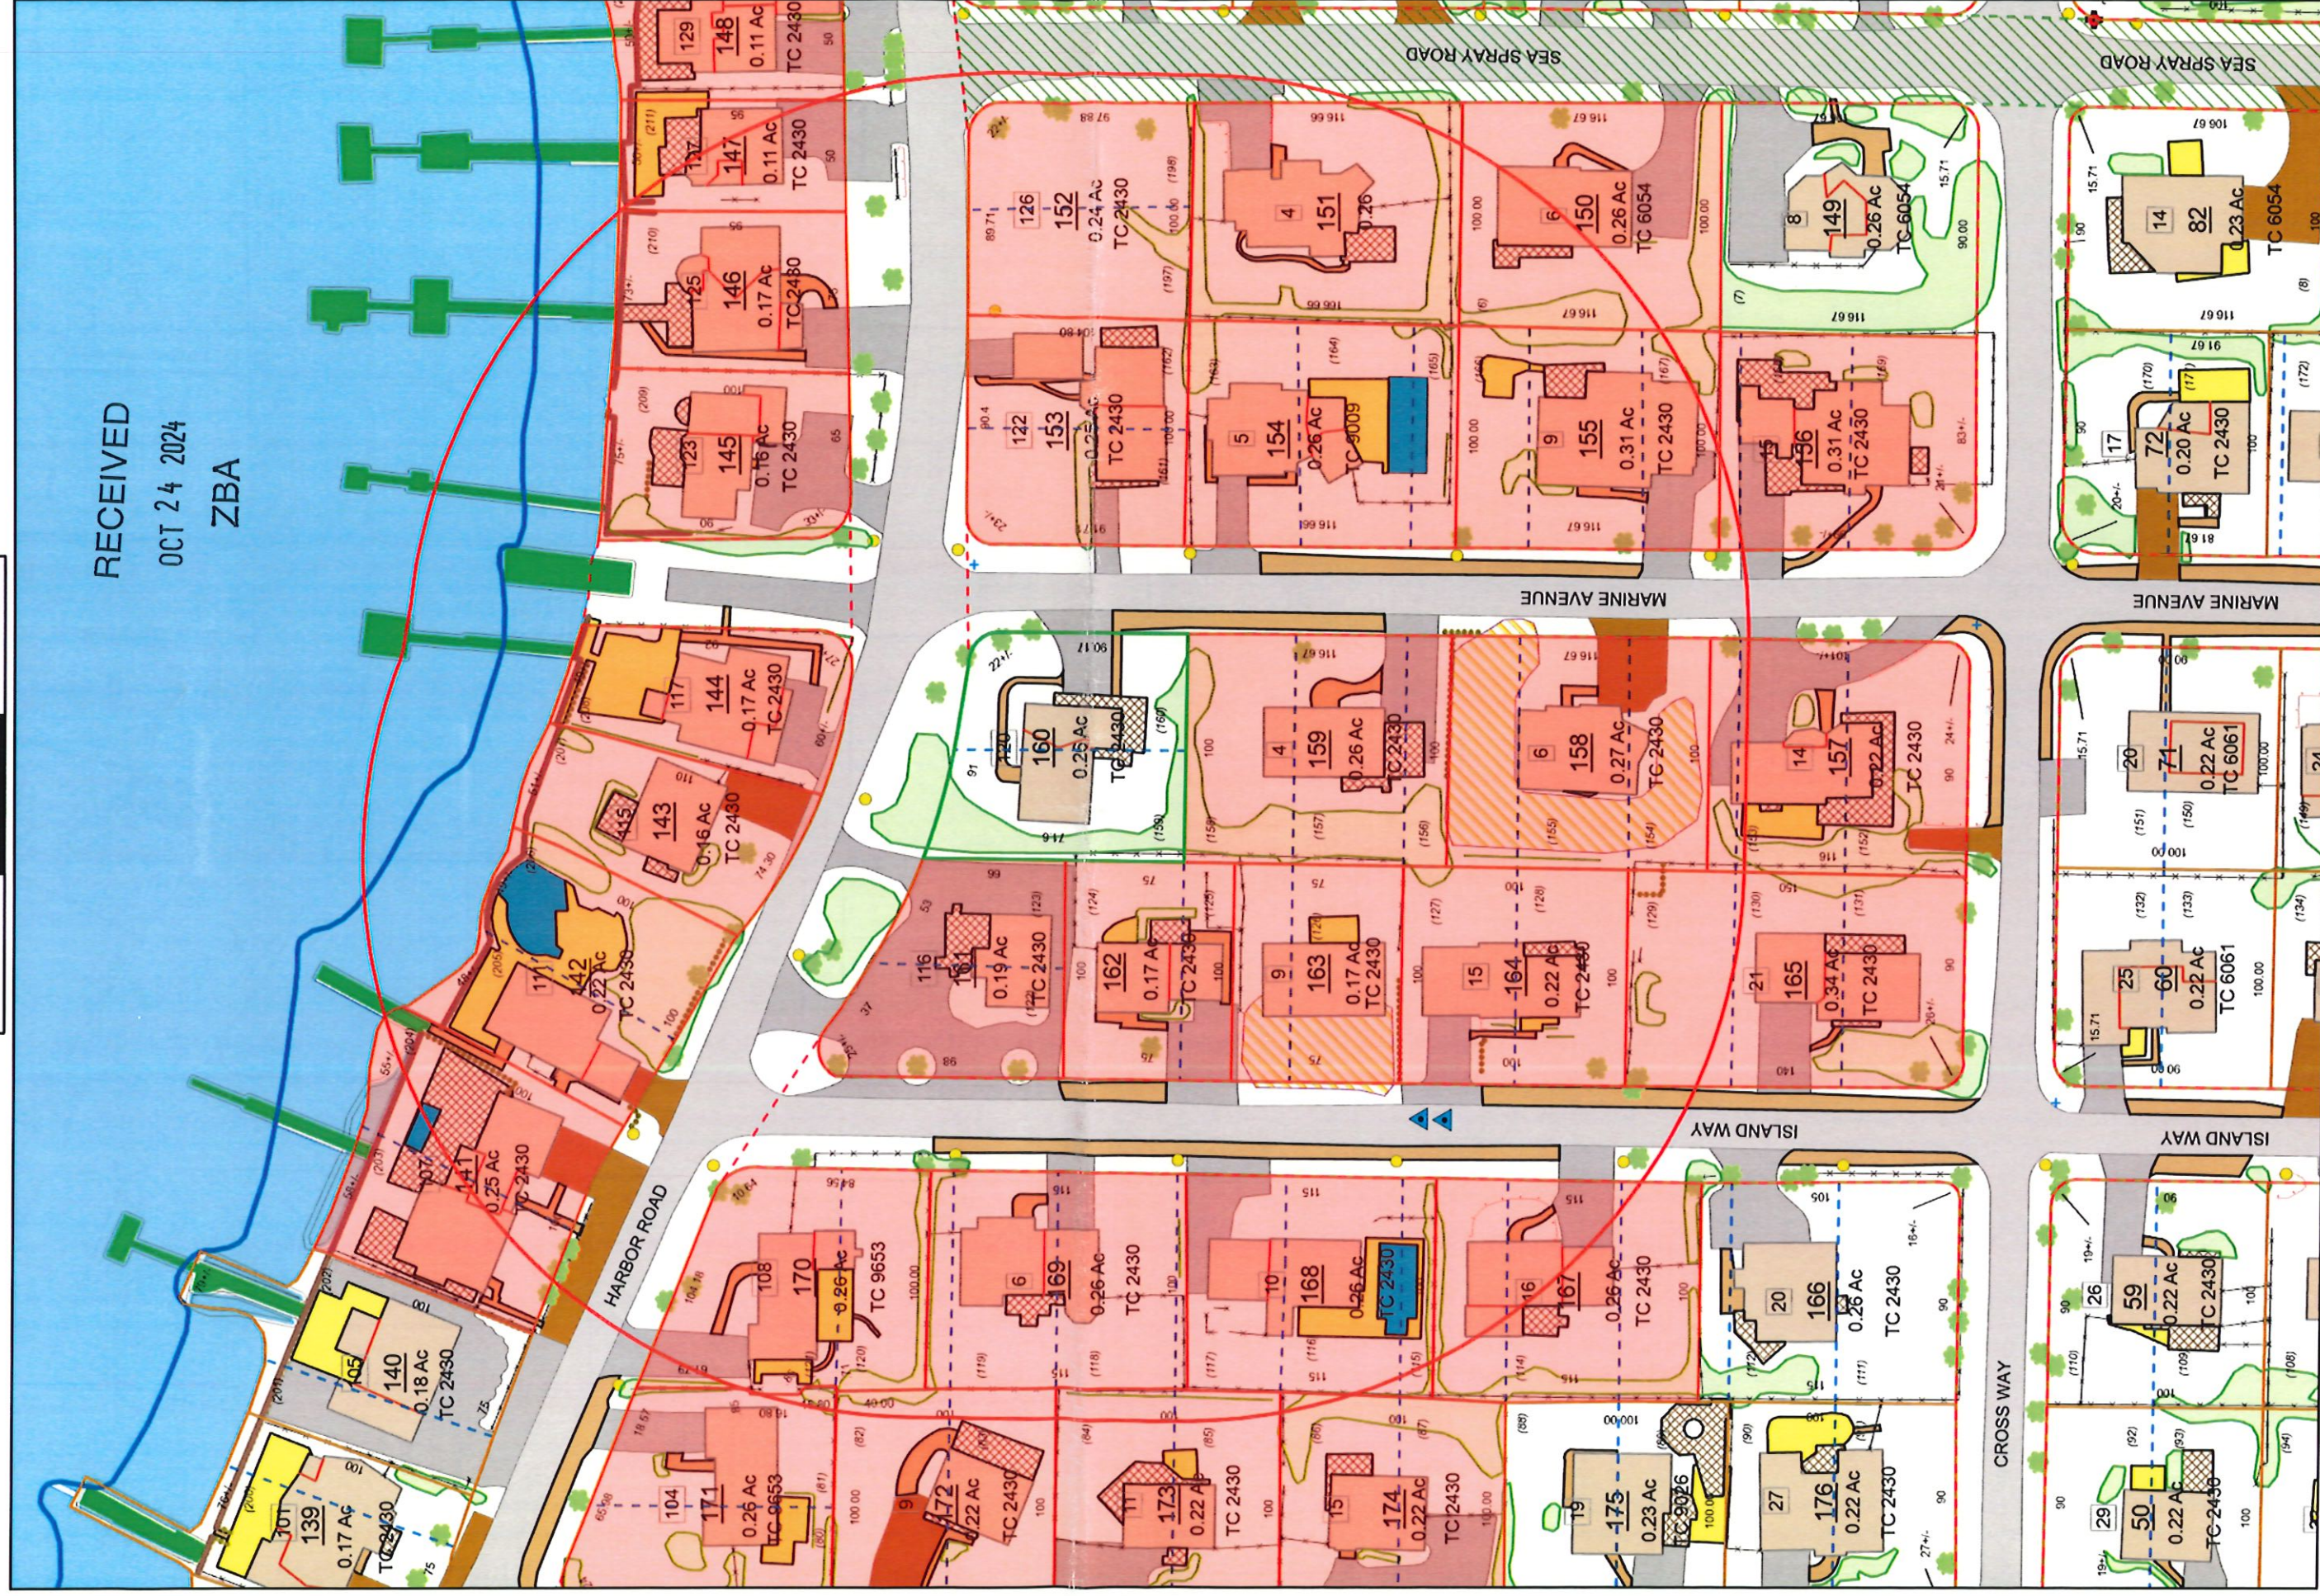

Town of Westport, CT

October 7, 2024

1 inch = 71 Feet

www.cai-tech.com

RECEIVED

OCT 24 2024

ZBA

Data shown on this map is provided for planning and informational purposes only. The municipality and CAI Technologies are not responsible for any use for other purposes or misuse or misrepresentation of this map.