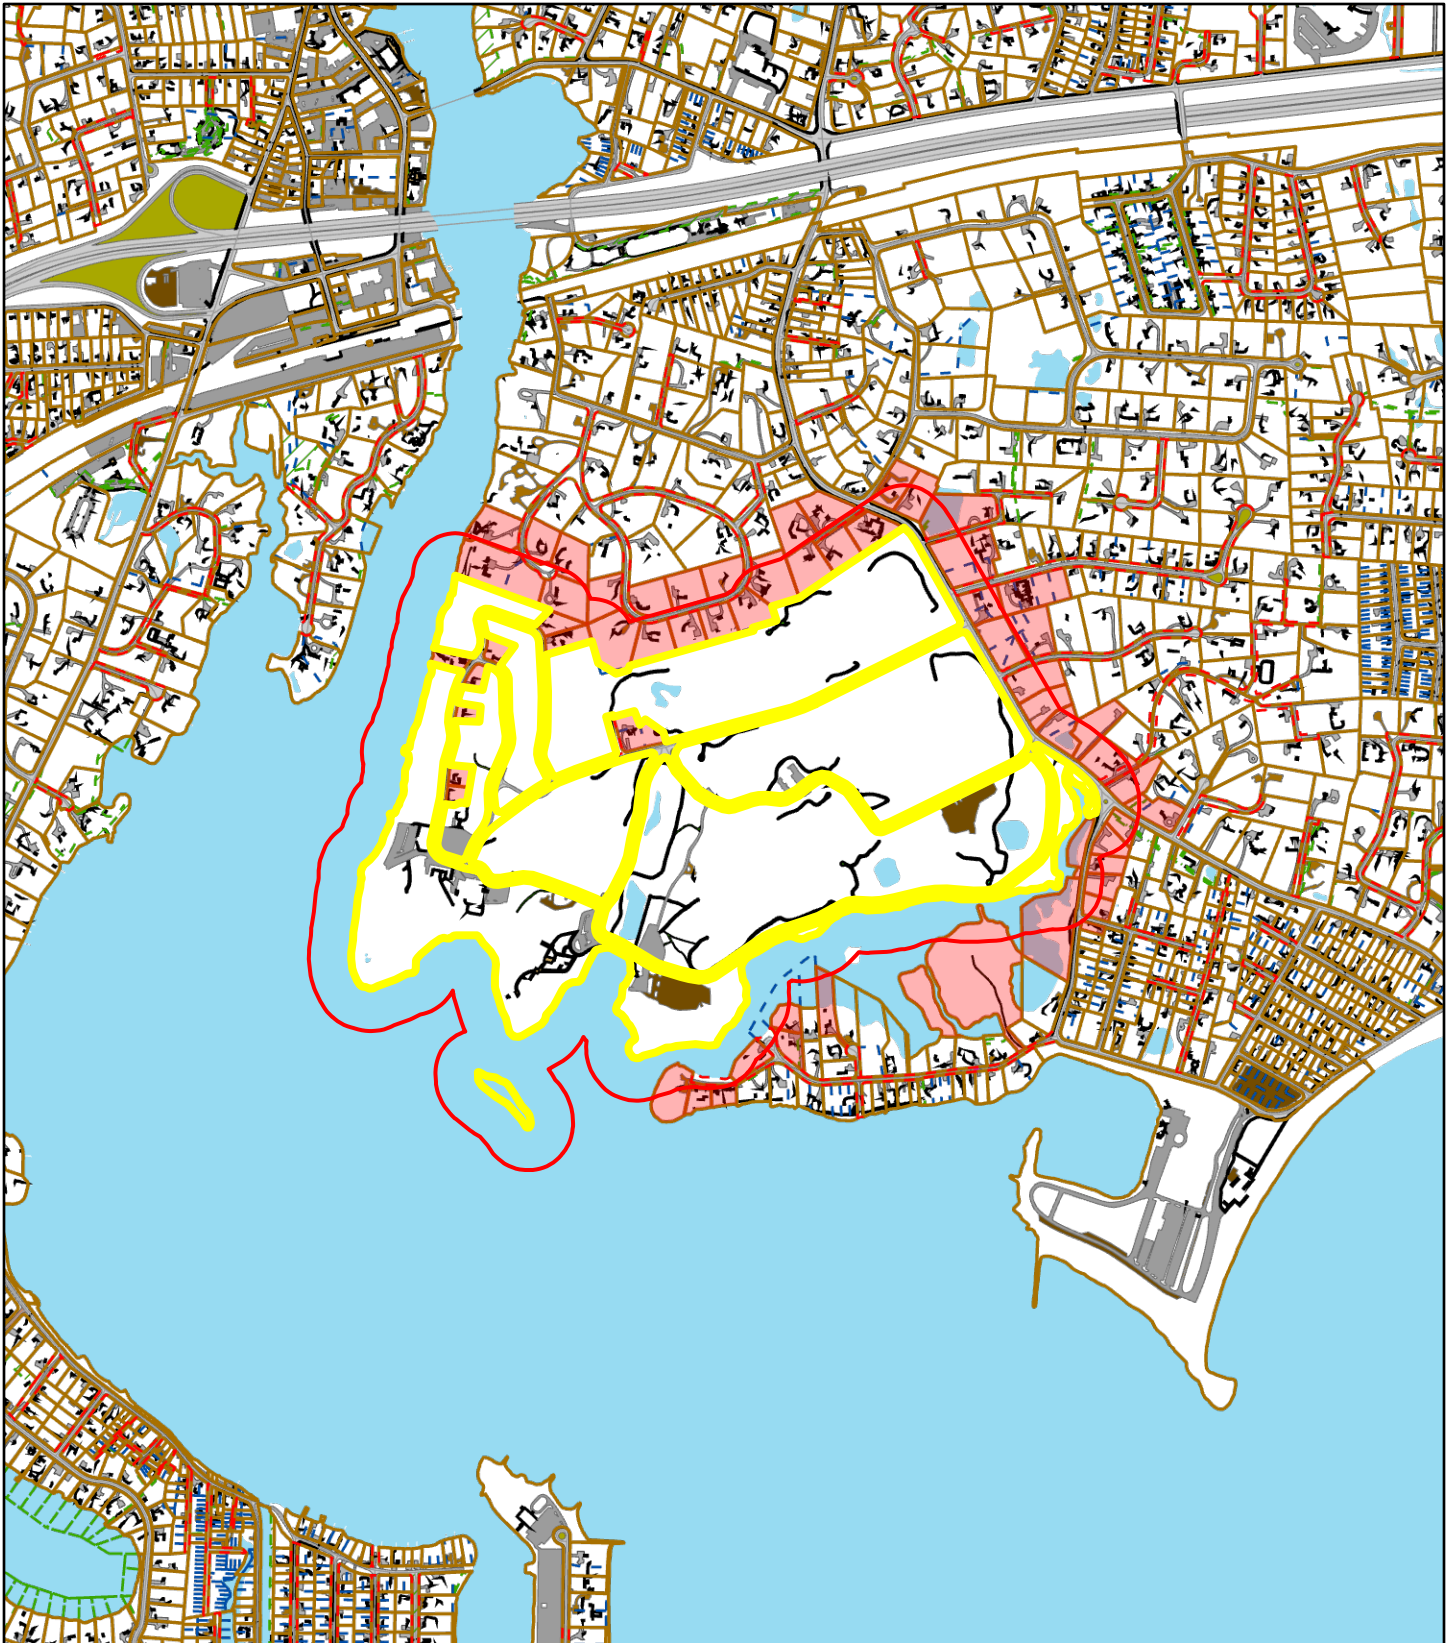

260 Compo Road S., Inn at Longshore

Town of Westport, CT

1 inch = 1136 Feet

www.cai-tech.com

October 15, 2024

Data shown on this map is provided for planning and informational purposes only. The municipality and CAI Technologies are not responsible for any use for other purposes or misuse or misrepresentation of this map.