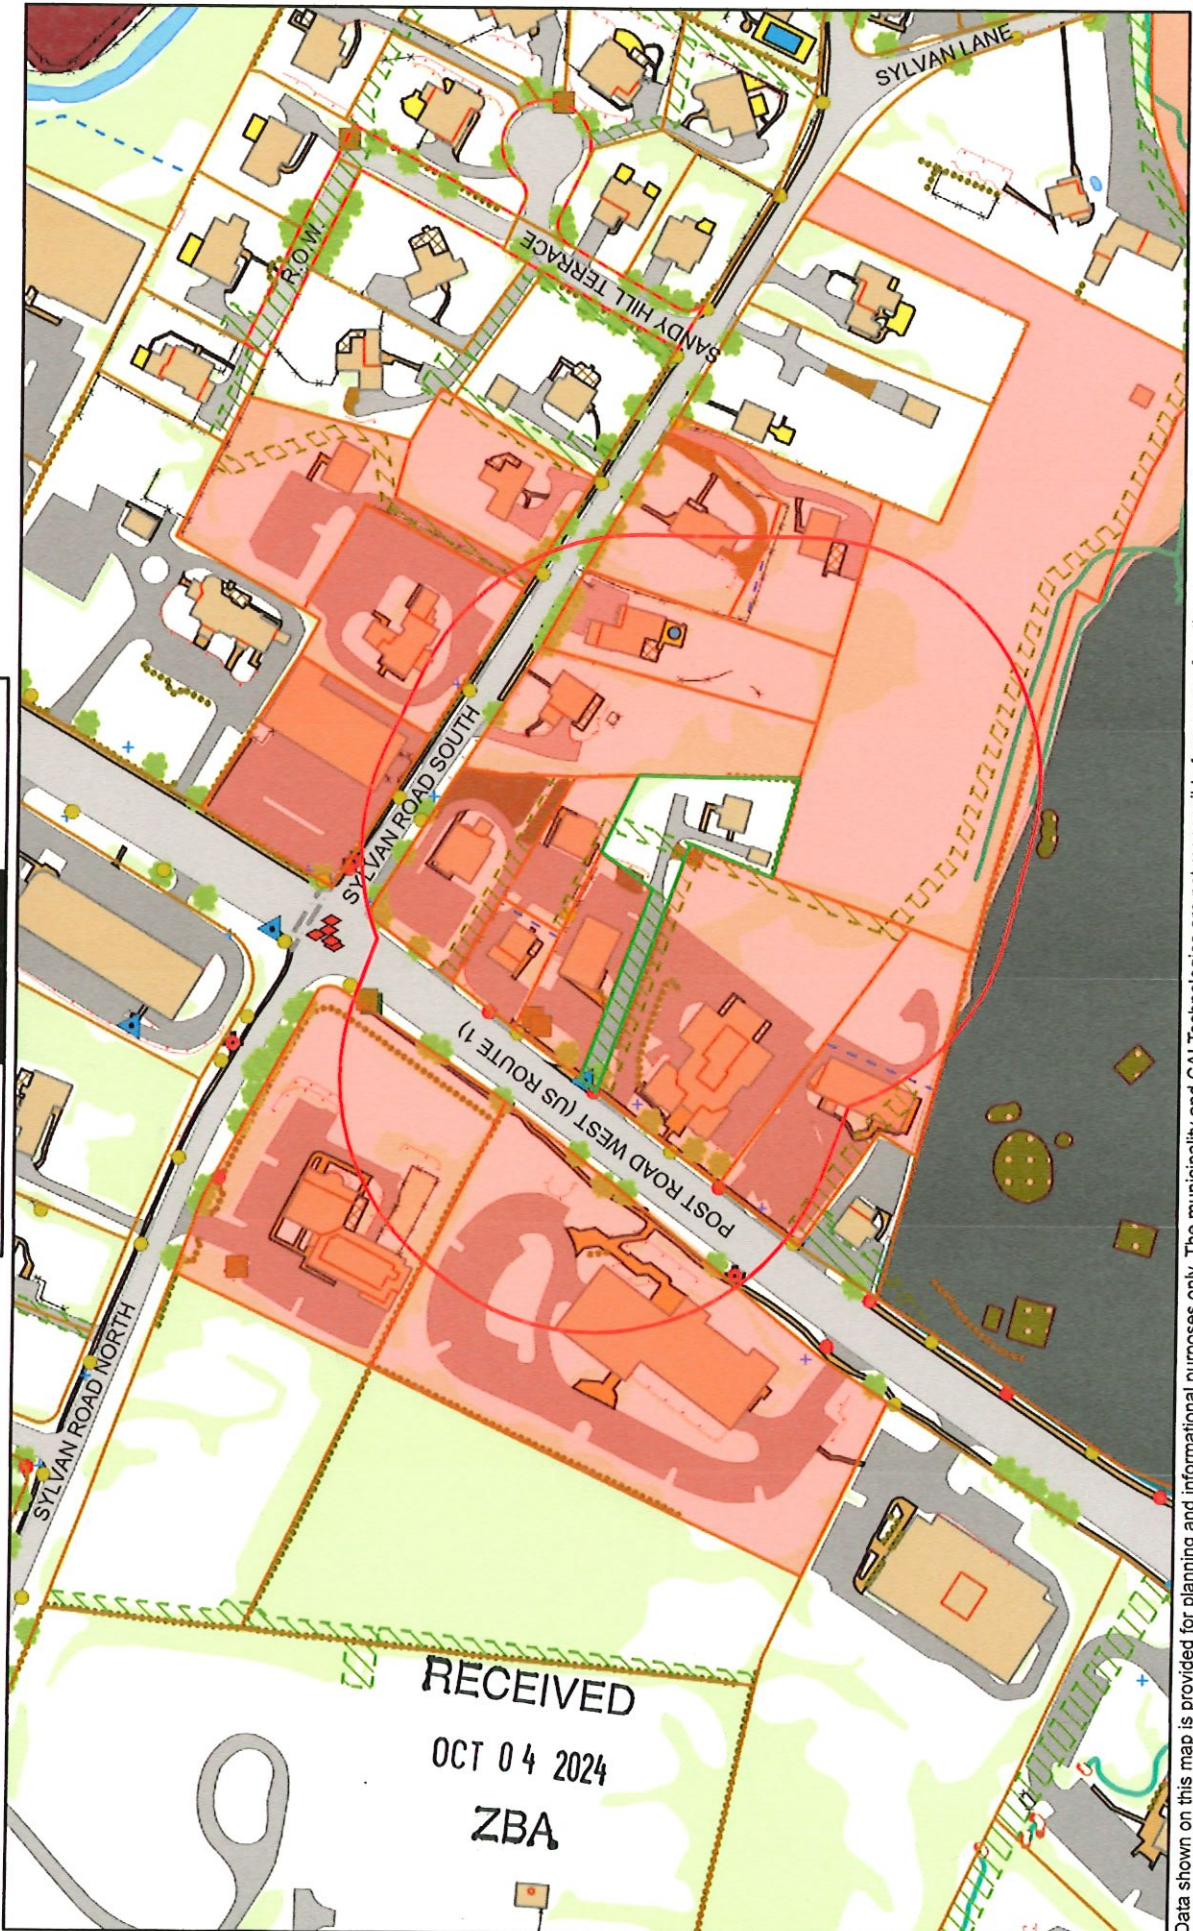

PROPERTIES WITHIN 250 FEET OF 245 POST RD WEST

Town of Westport, CT

1 inch = 200 Feet

October 2, 2024

www.cai-tech.com

RECEIVED
OCT 04 2024
ZBA

Data shown on this map is provided for planning and informational purposes only. The municipality and CAI Technologies are not responsible for any use for other purposes or misuse or misrepresentation of this map.