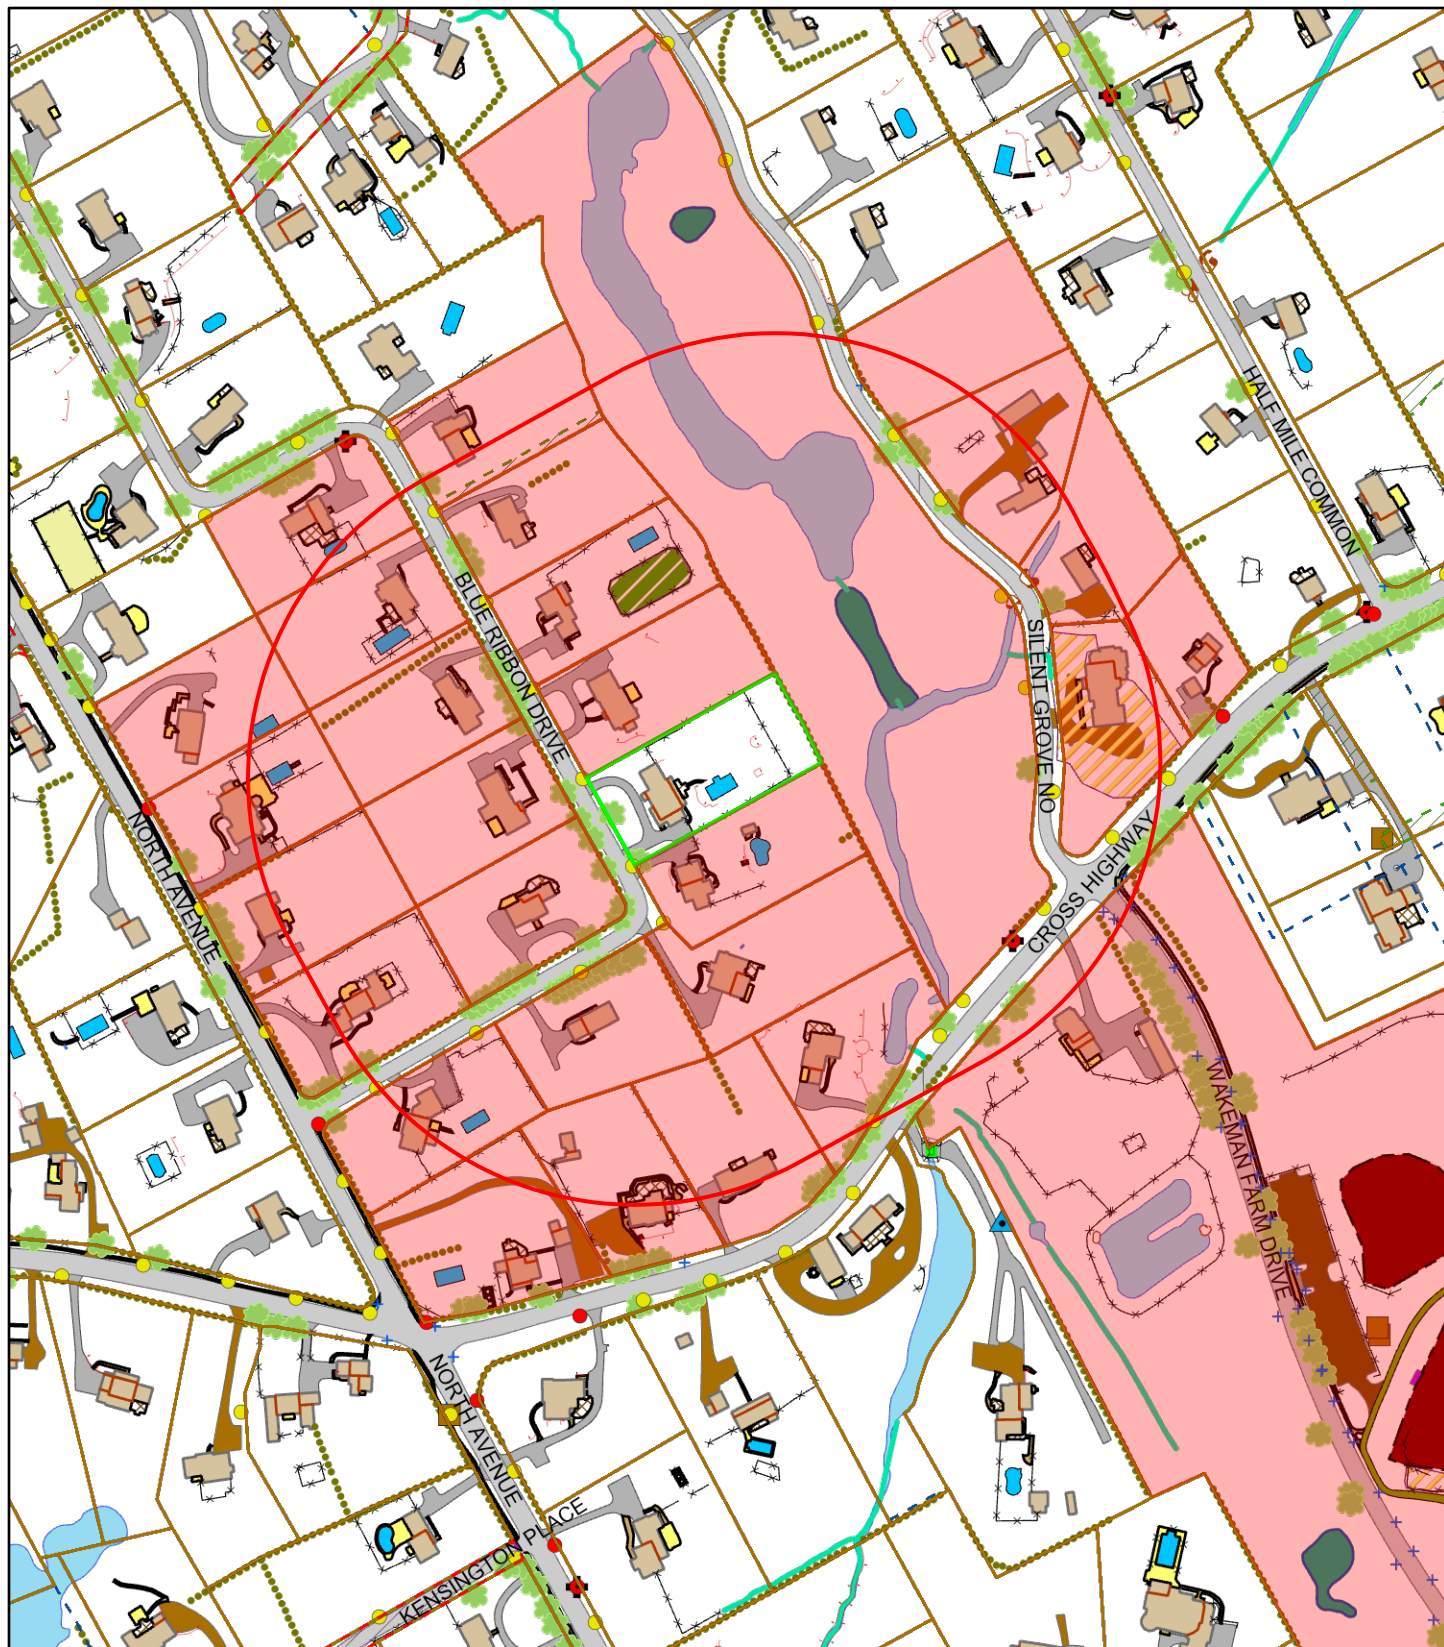

Town of Westport, CT

1 inch = 284 Feet

www.cai-tech.com

August 19, 2024

Data shown on this map is provided for planning and informational purposes only. The municipality and CAI Technologies are not responsible for any use for other purposes or misuse or misrepresentation of this map.