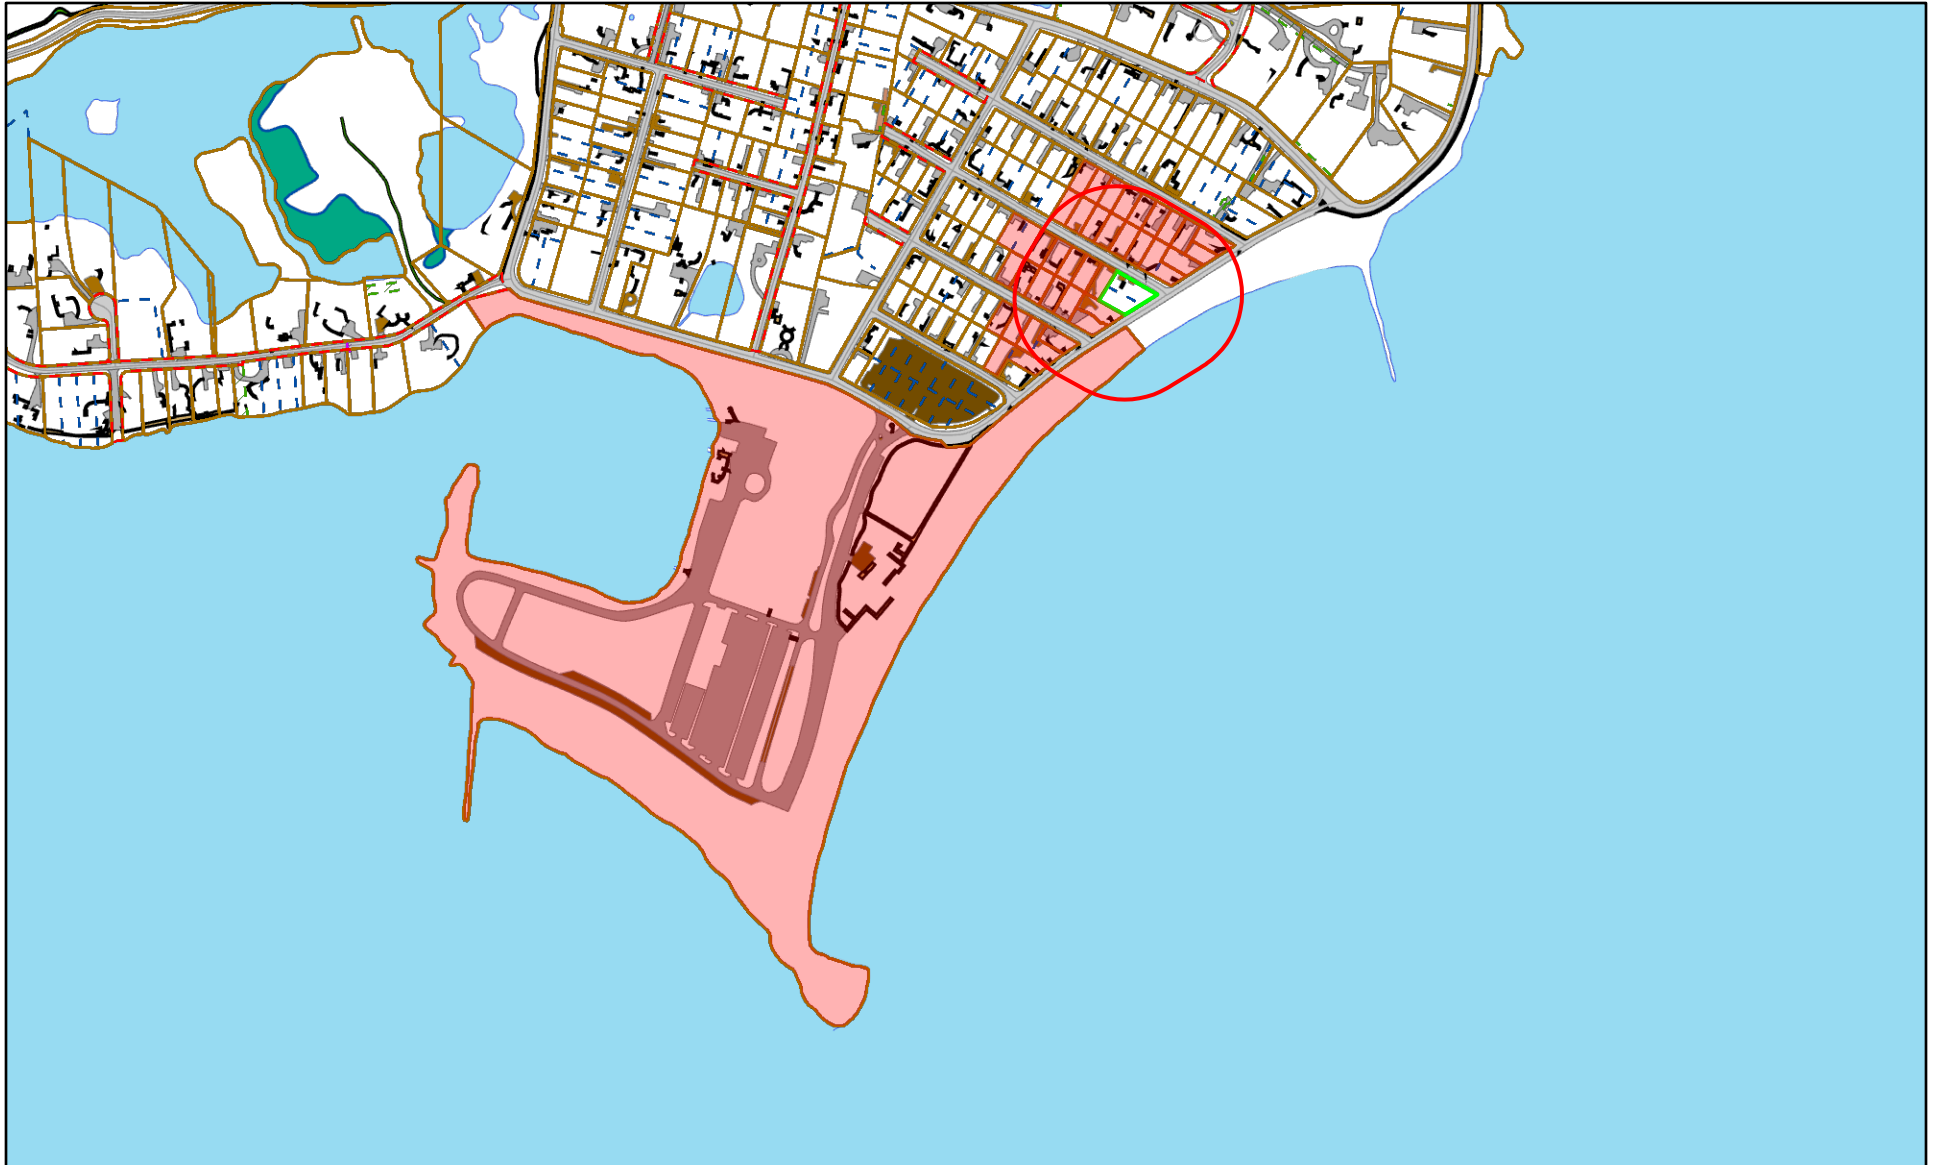

23 Soundview Drive - Abutters 250'

Town of Westport, CT

1 inch = 568 Feet

September 6, 2024

www.cai-tech.com

Data shown on this map is provided for planning and informational purposes only. The municipality and CAI Technologies are not responsible for any use for other purposes or misuse or misrepresentation of this map.