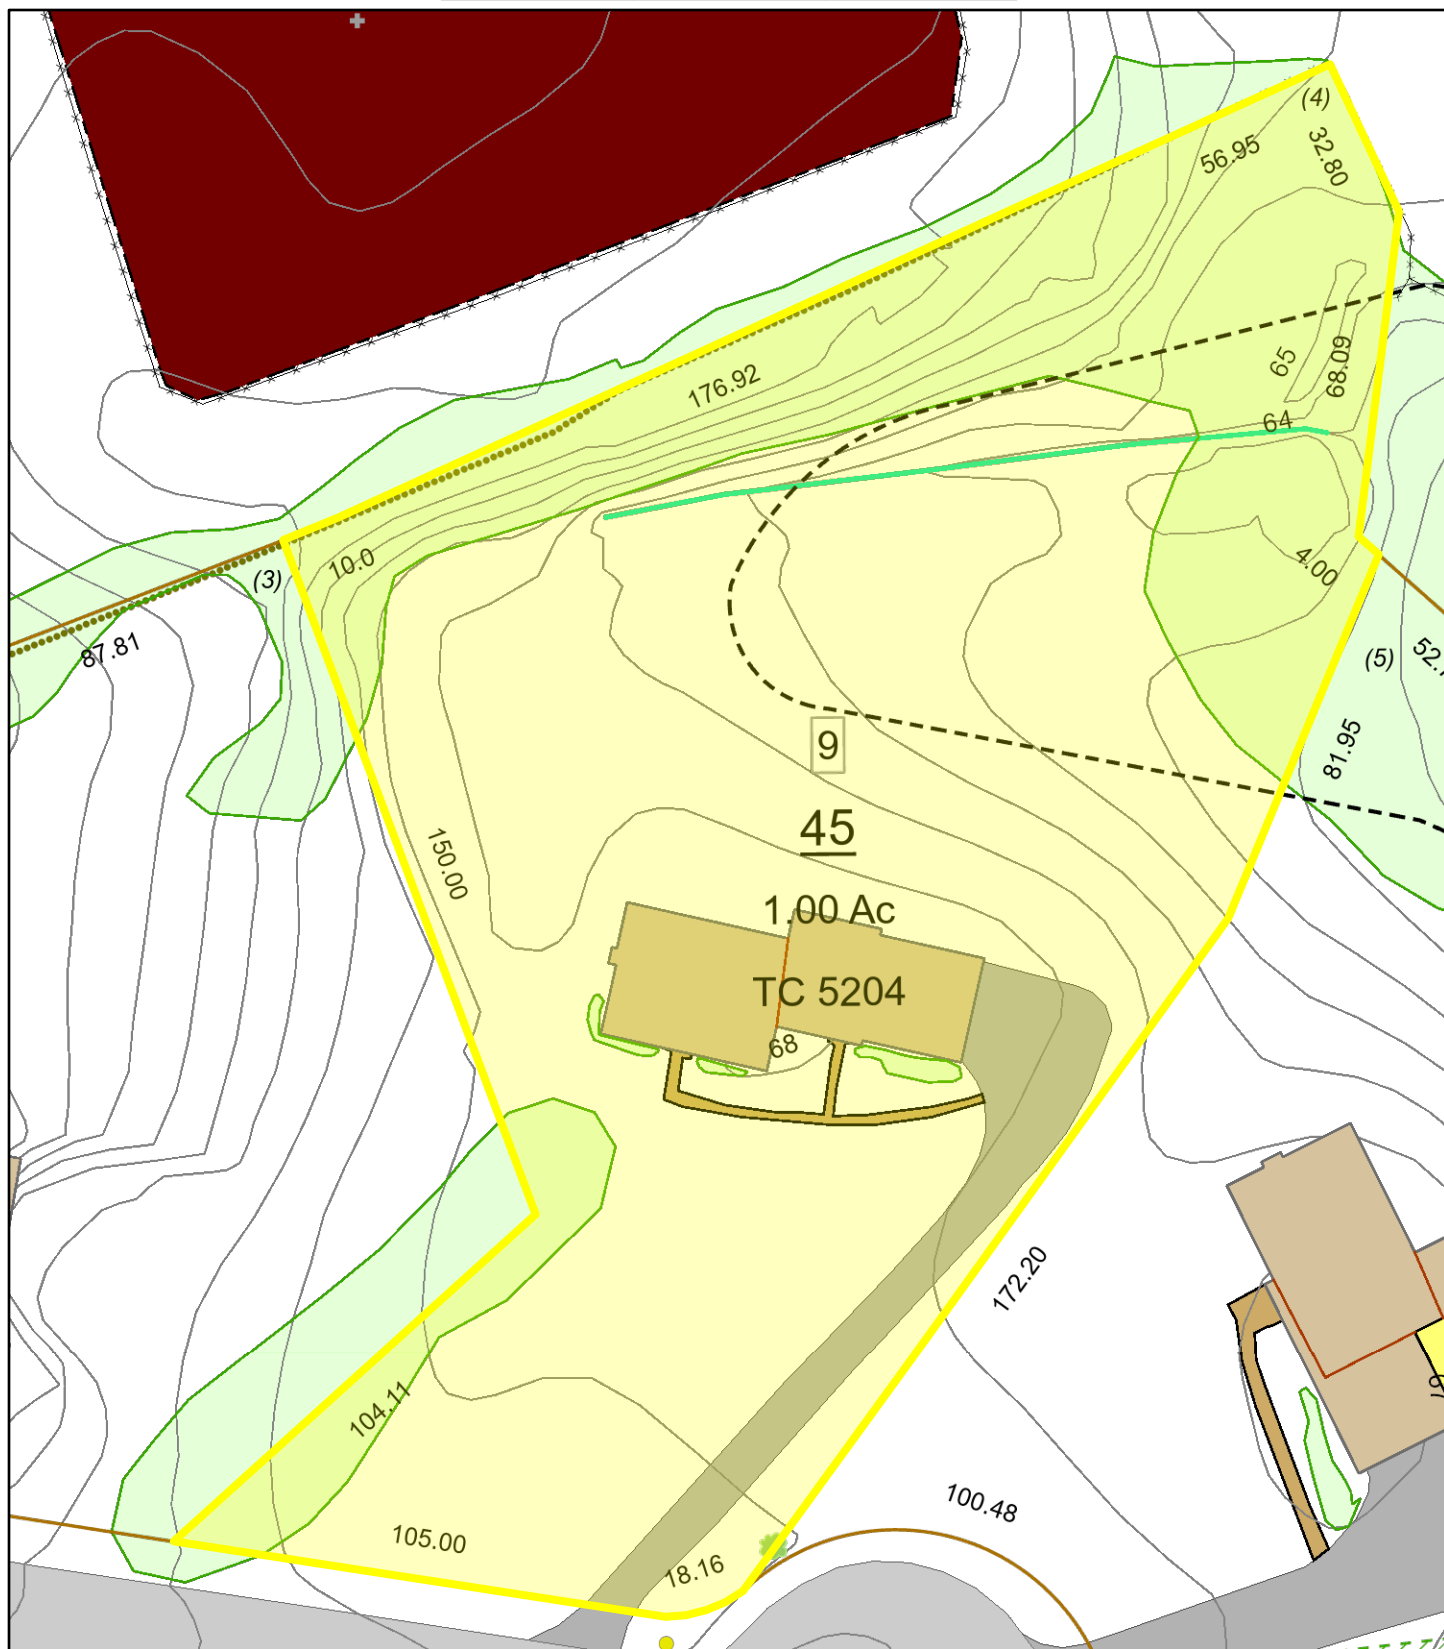

9 Hunt Club La

Westport, CT

1 inch = 40 Feet

www.cai-tech.com

May 14, 2024

Data shown on this map is provided for planning and informational purposes only. The municipality and CAI Technologies are not responsible for any use for other purposes or misuse or misrepresentation of this map.