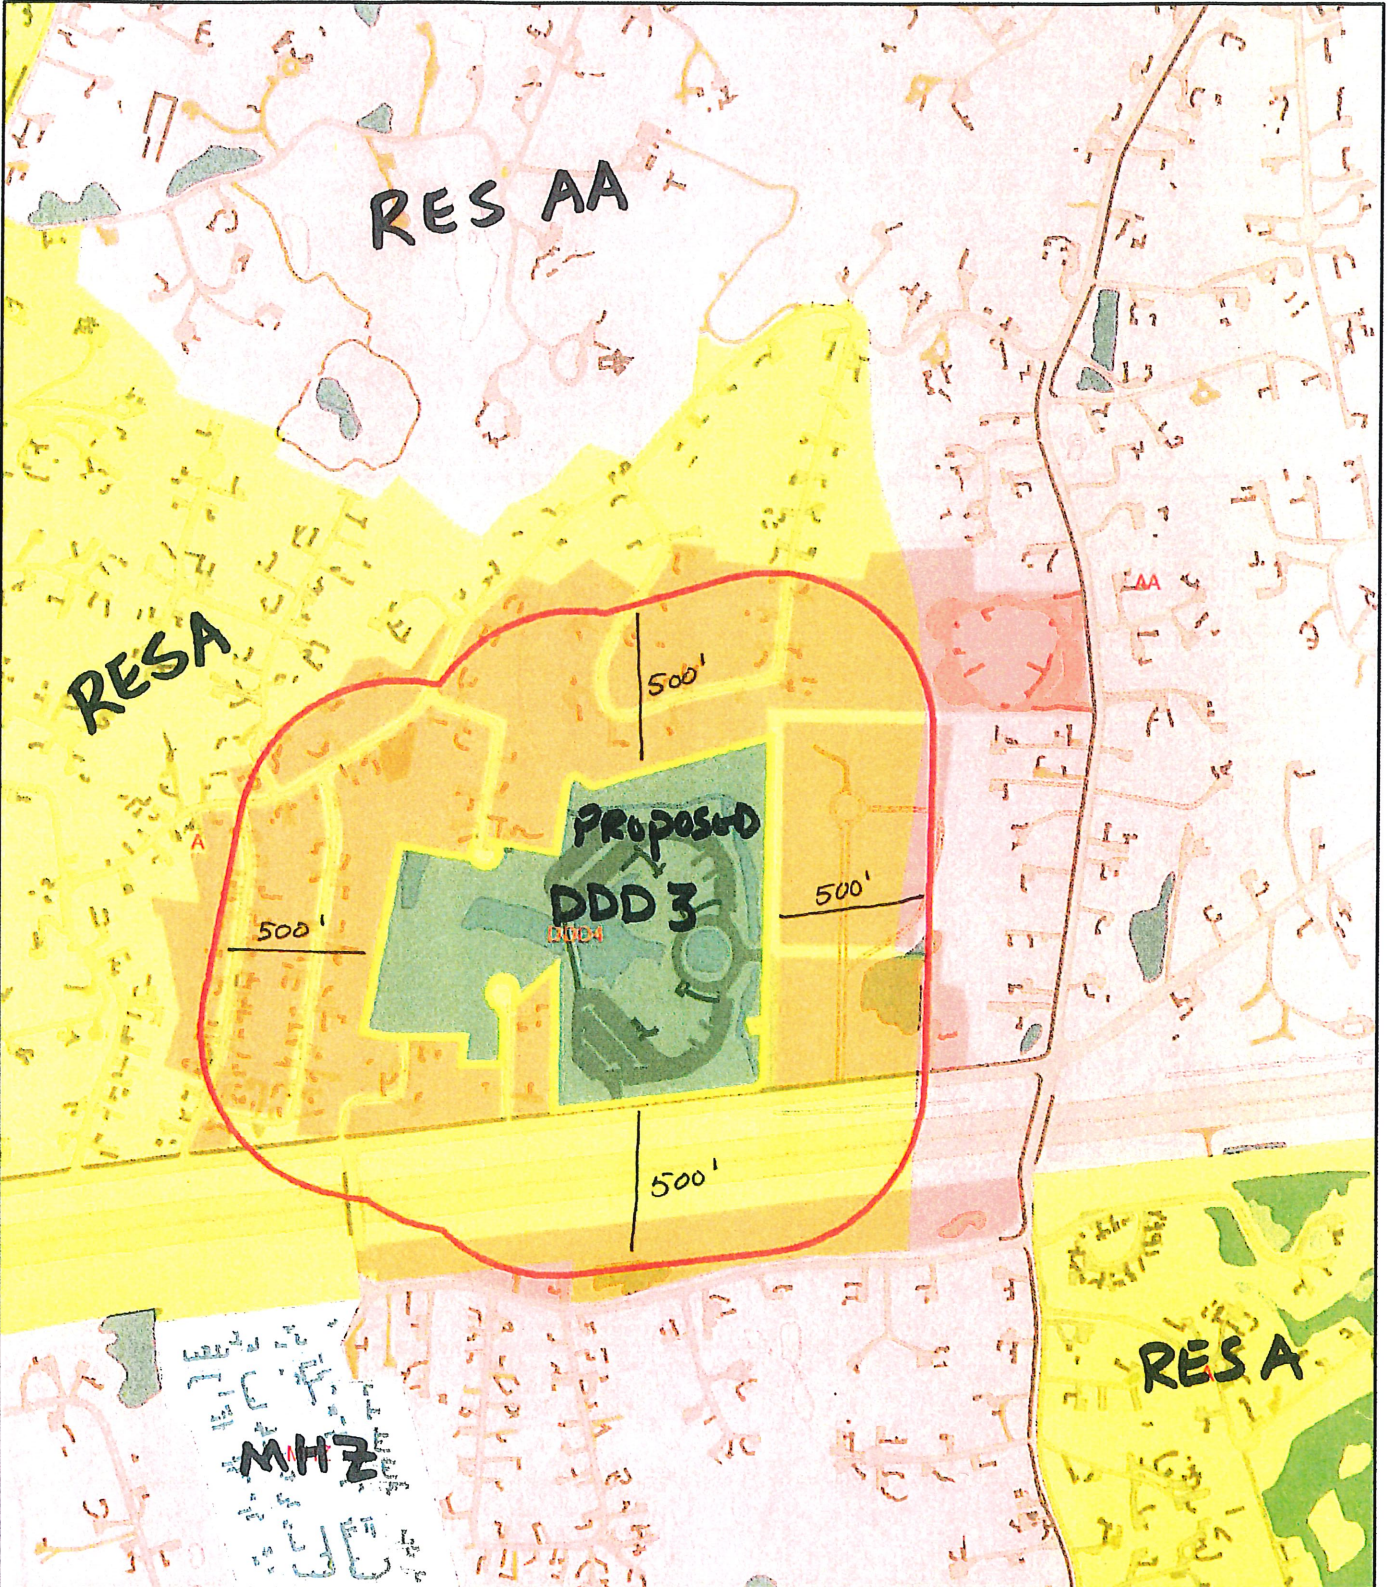

Map Amendment #834  
 55-57 GREENS FARMS RD Westport, CT

RECEIVED  
 AUG 21 2023

1 inch = 567 Feet

WESTPORT P. & Z. C.

July 26, 2023

www.cai-tech.com

Data shown on this map is provided for planning and informational purposes only. The municipality and CAI Technologies are not responsible for any use for other purposes or misuse or misrepresentation of this map.