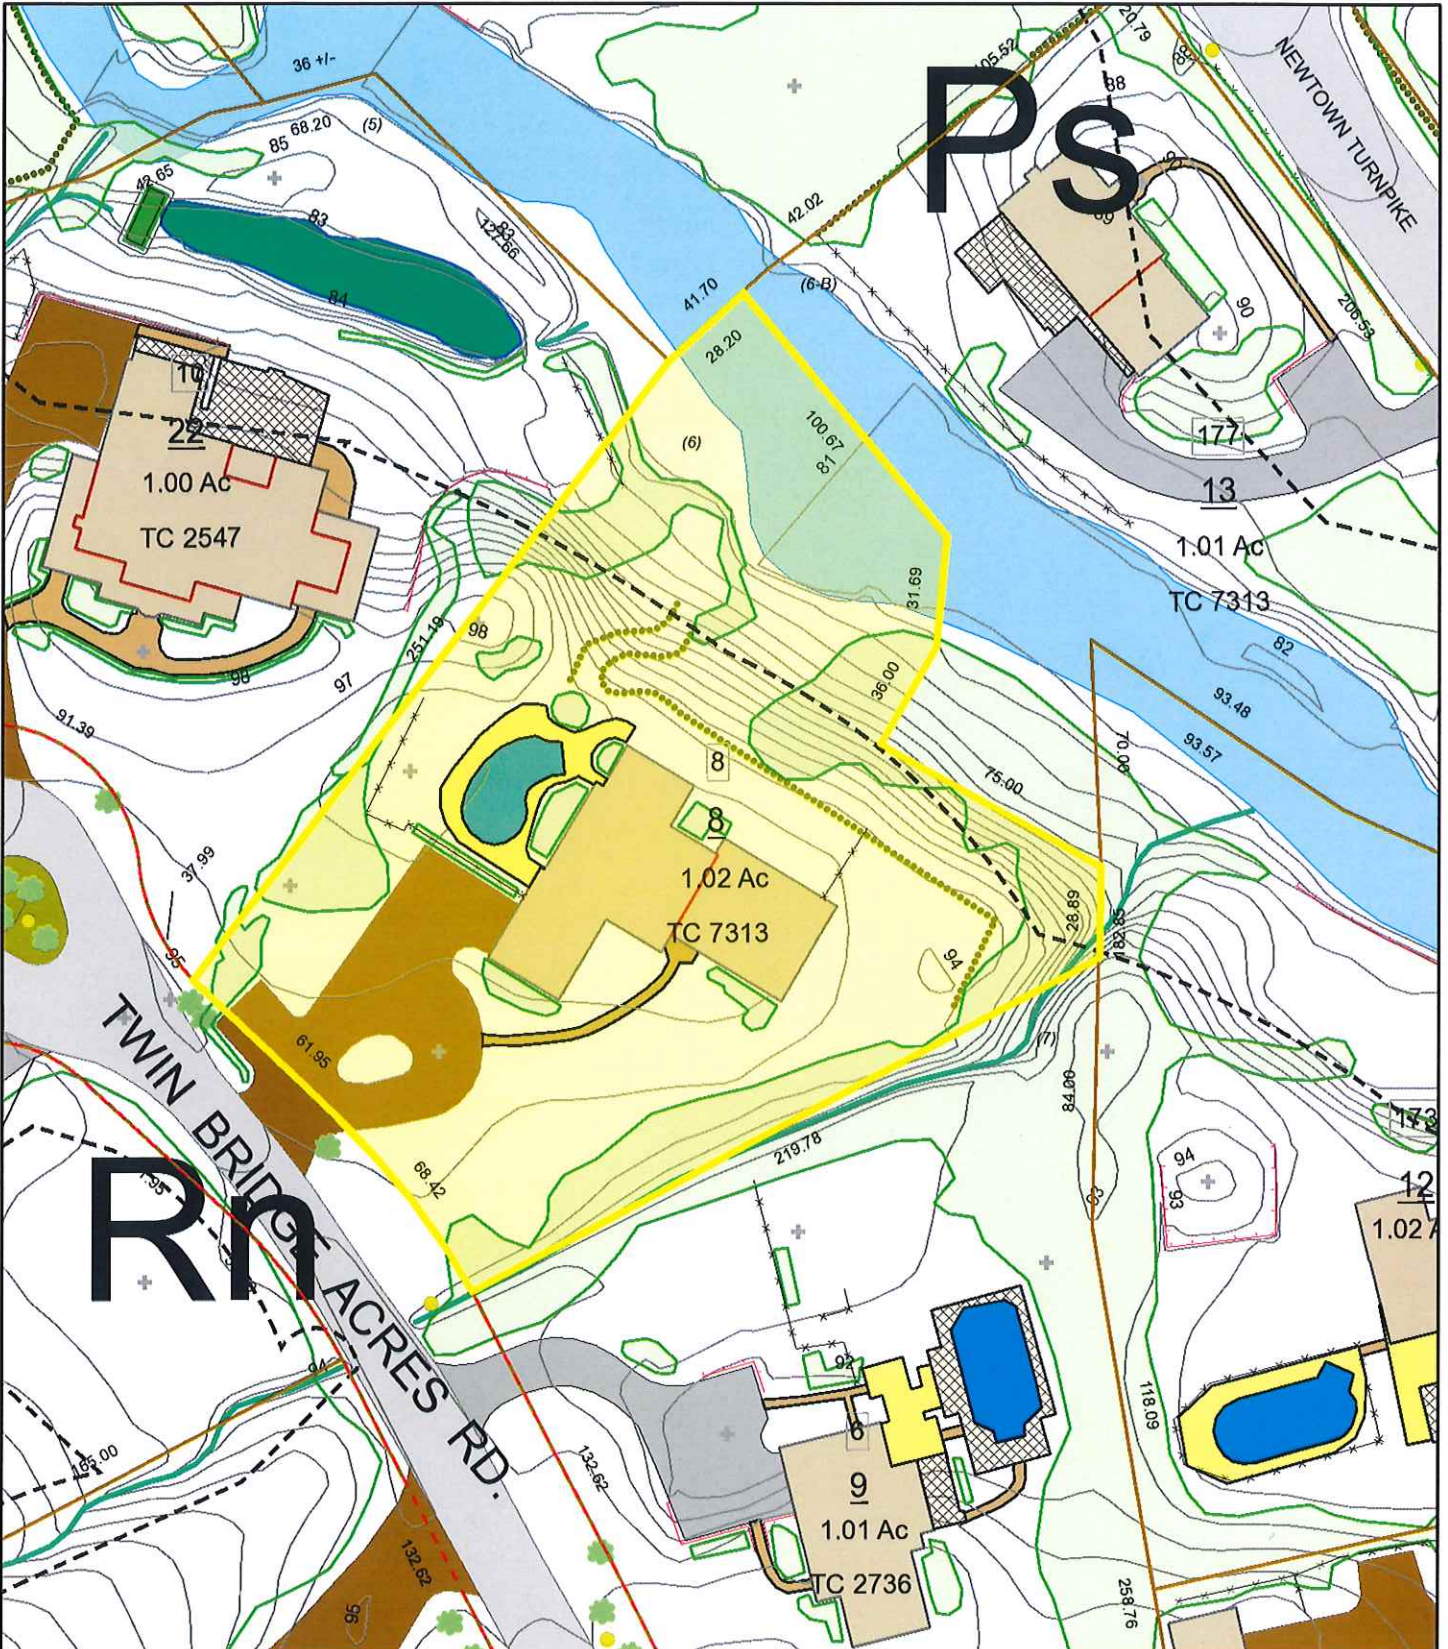

# 8 Twin Bridge Acre Rd

Westport, CT

1 inch = 60 Feet

October 23, 2023

www.cai-tech.com

Data shown on this map is provided for planning and informational purposes only. The municipality and CAI Technologies are not responsible for any use for other purposes or misuse or misrepresentation of this map.