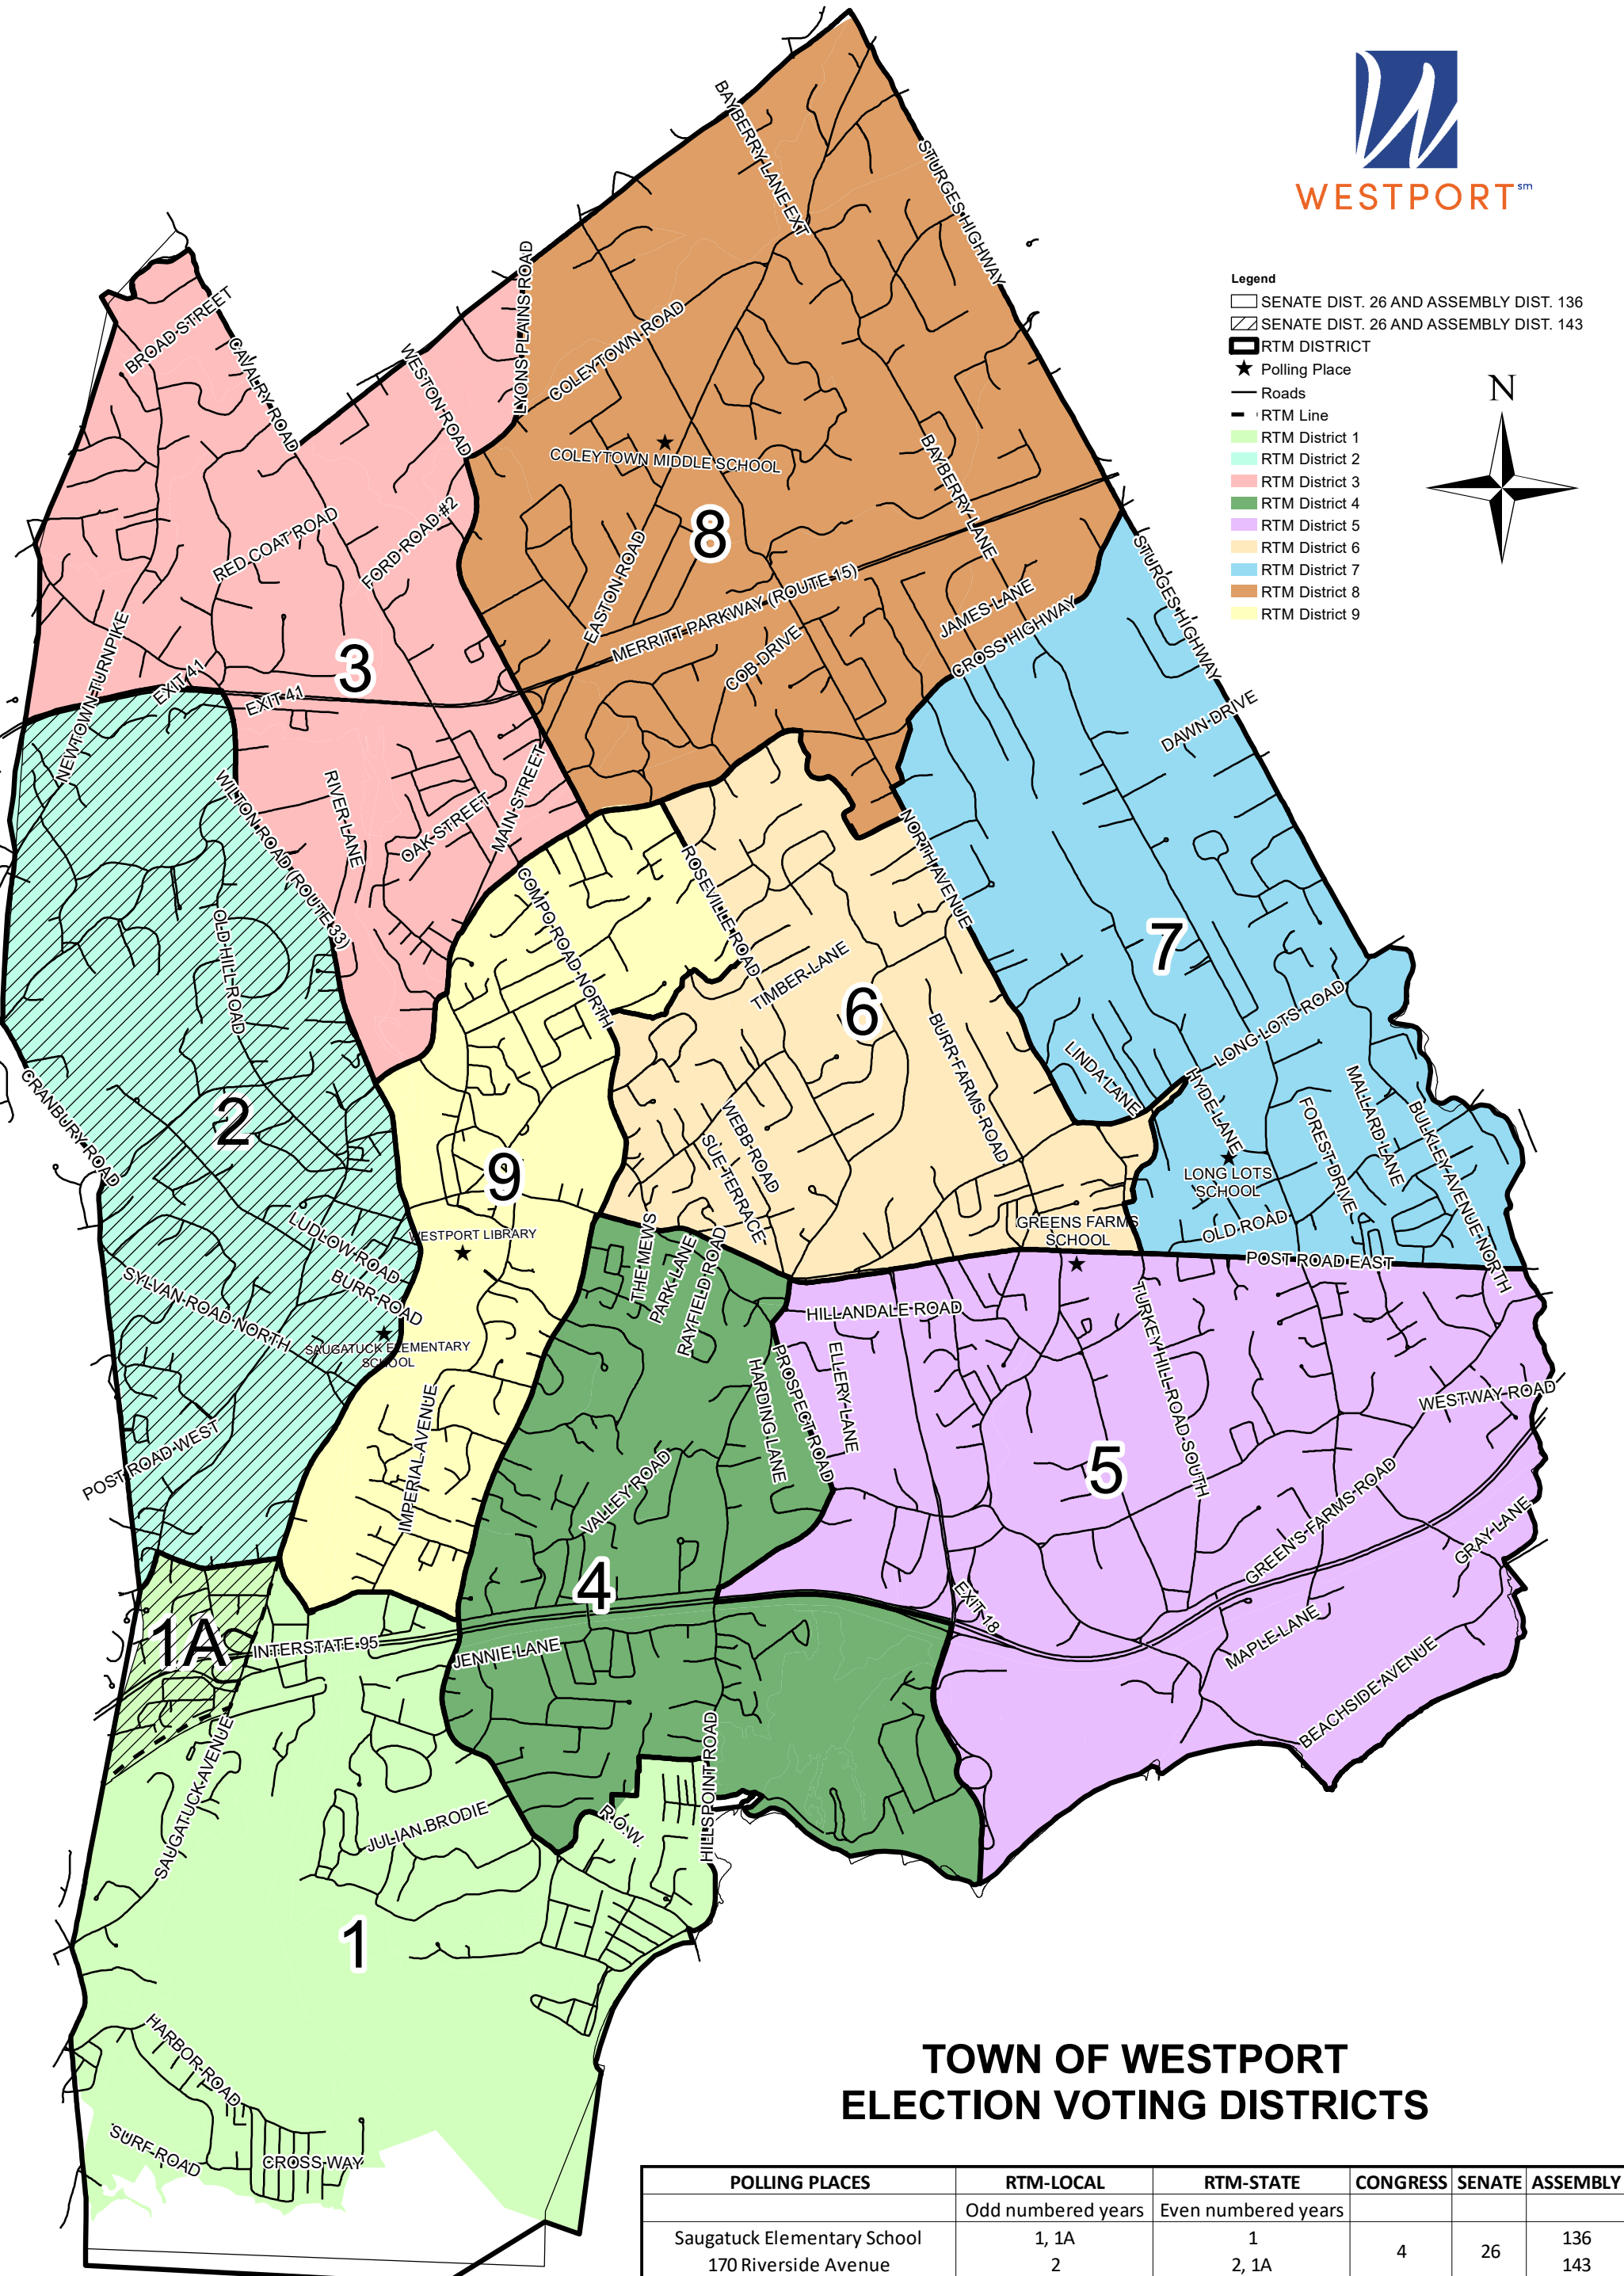

WESTPORTsm

Legend

- SENATE DIST. 26 AND ASSEMBLY DIST. 136
- SENATE DIST. 26 AND ASSEMBLY DIST. 143
- RTM DISTRICT
- Polling Place
- Roads
- RTM Line
- RTM District 1
- RTM District 2
- RTM District 3
- RTM District 4
- RTM District 5
- RTM District 6
- RTM District 7
- RTM District 8
- RTM District 9

TOWN OF WESTPORT ELECTION VOTING DISTRICTS

POLLING PLACES	RTM-LOCAL	RTM-STATE	CONGRESS	SENATE	ASSEMBLY
	Odd numbered years	Even numbered years			
Saugatuck Elementary School 170 Riverside Avenue	1, 1A	1	4	26	136
	2	2, 1A			
Coleytown Middle School 255 North Avenue	3	3	4	26	136
	8	8			
Greens Farms Elementary School 17 Morningside Drive South	4	4	4	26	136
	5	5			
Long Lots School 13 Hyde Lane	6	6	4	26	136
	7	7			
Westport Library 20 Jesup Road	9	9	4	26	136