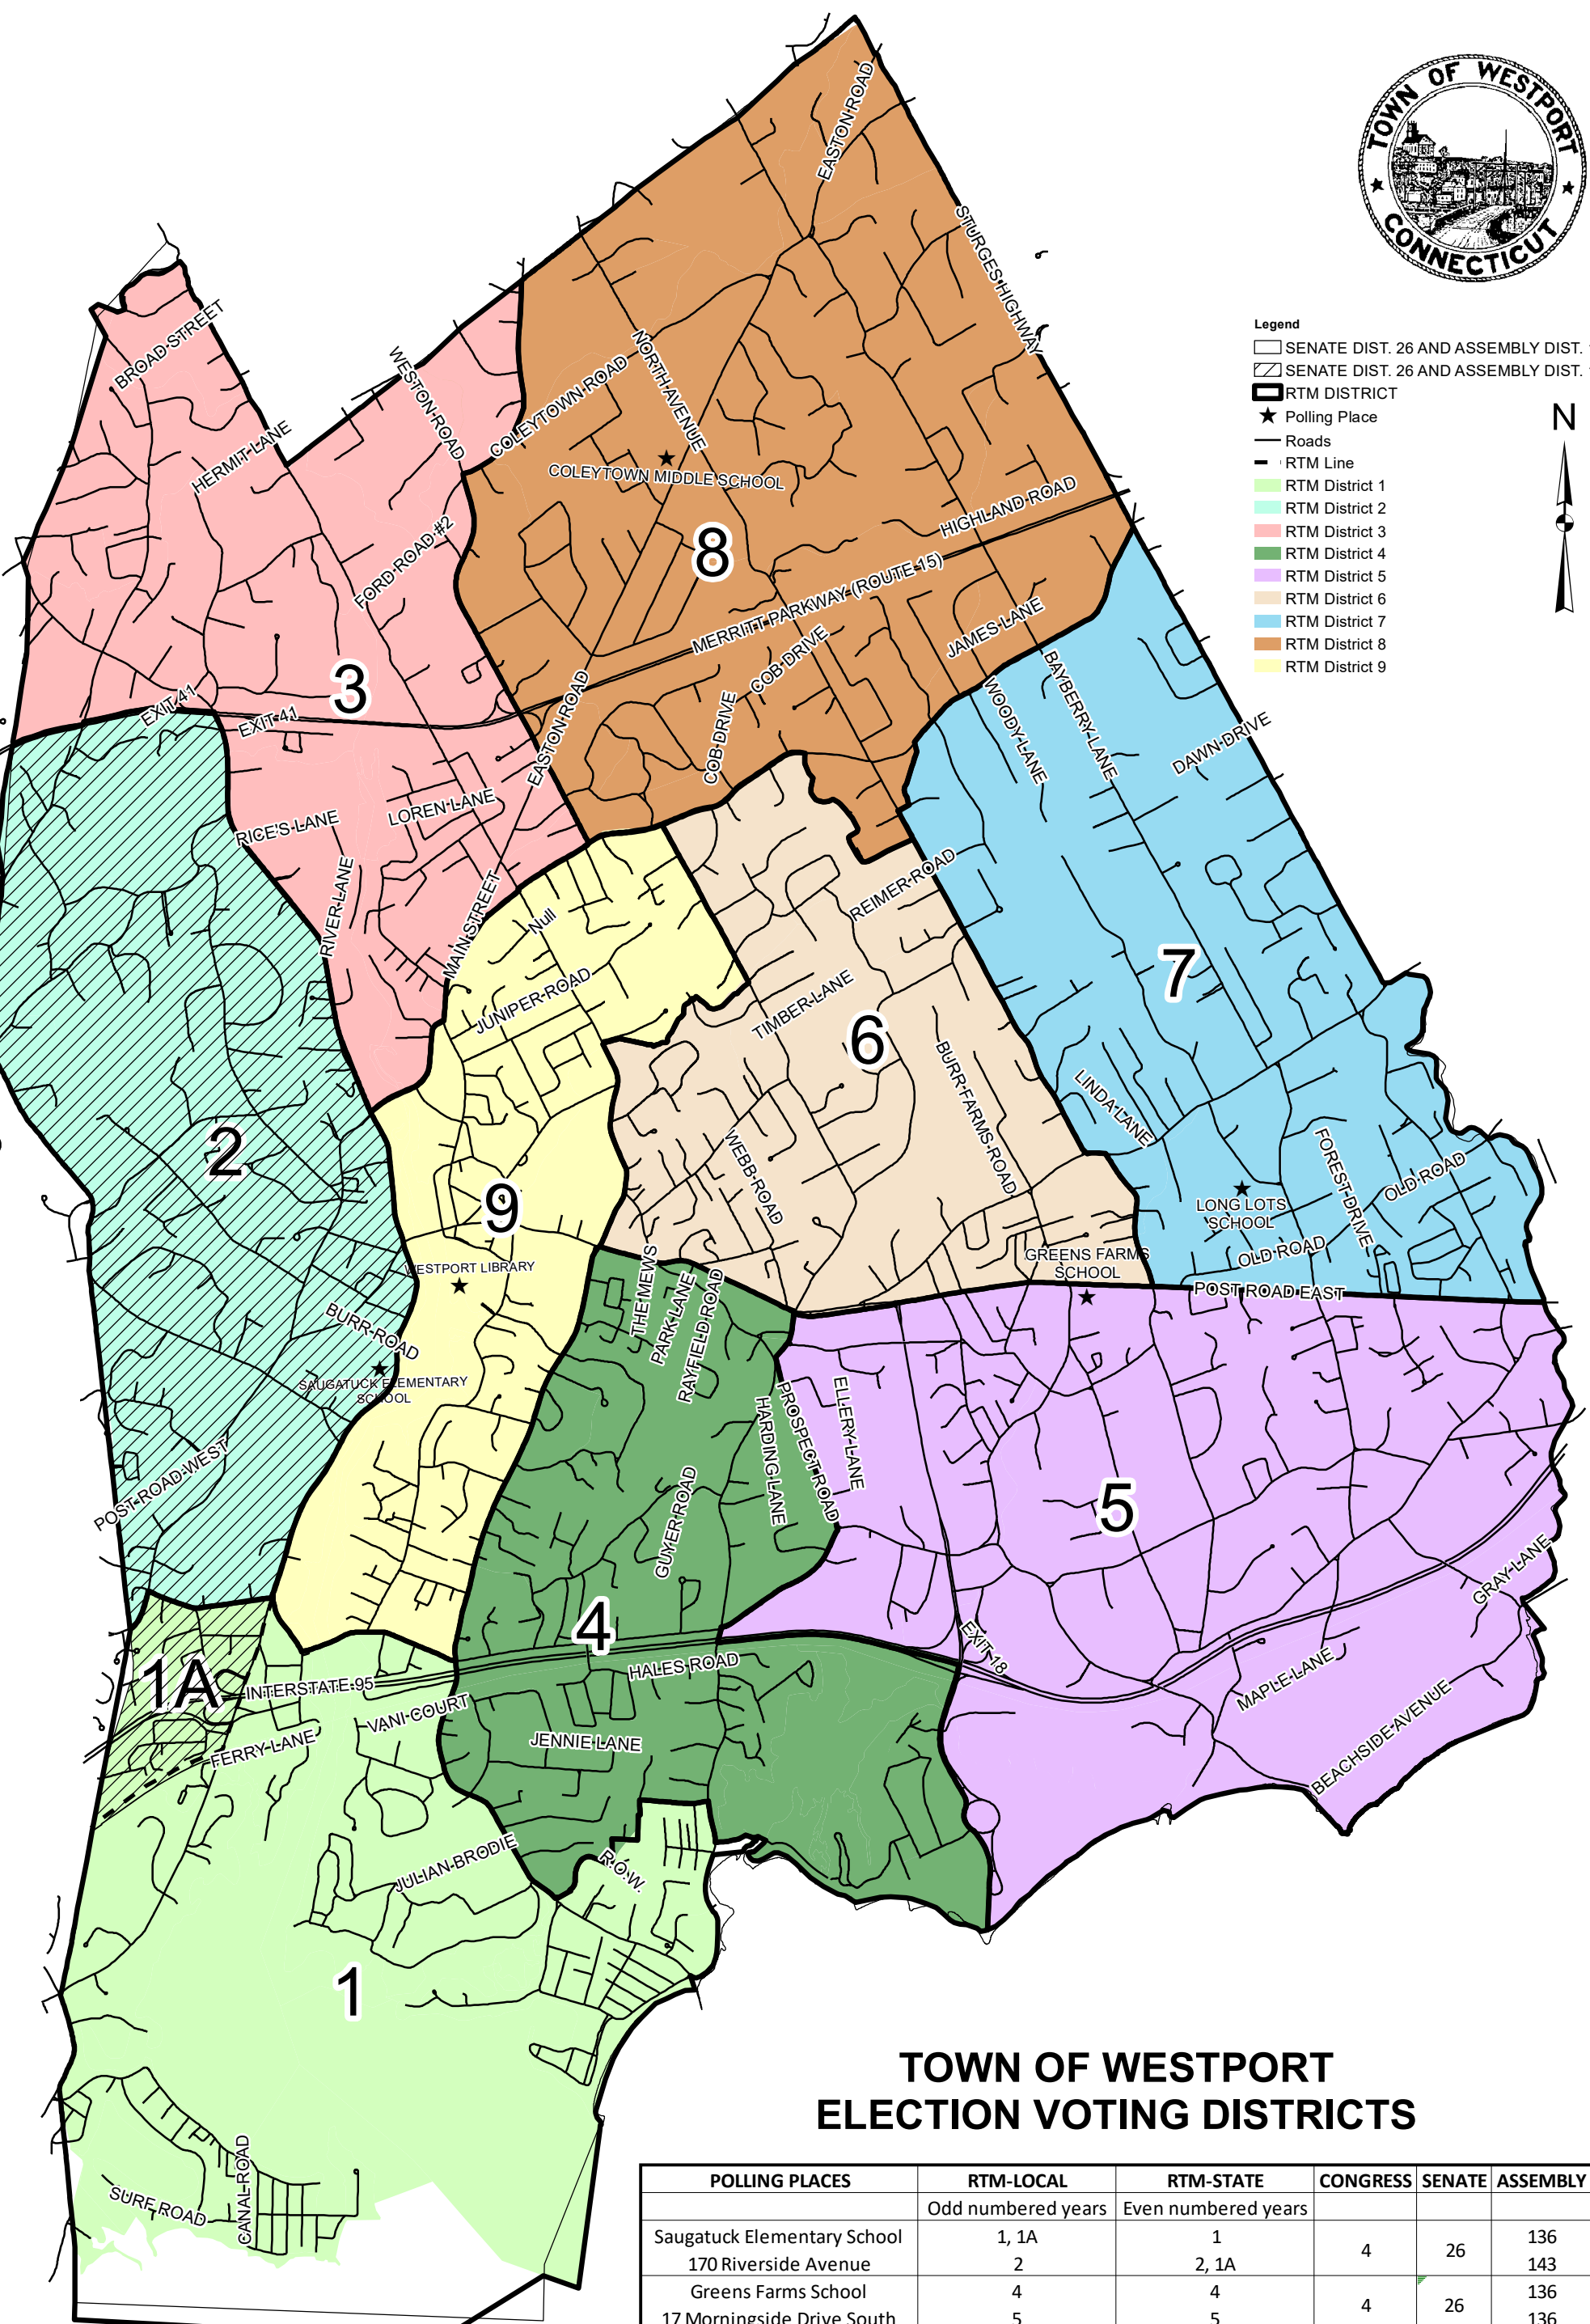

- Legend**
- SENATE DIST. 26 AND ASSEMBLY DIST. 136
 - SENATE DIST. 26 AND ASSEMBLY DIST. 143
 - RTM DISTRICT
 - ★ Polling Place
 - Roads
 - RTM Line
 - RTM District 1
 - RTM District 2
 - RTM District 3
 - RTM District 4
 - RTM District 5
 - RTM District 6
 - RTM District 7
 - RTM District 8
 - RTM District 9

TOWN OF WESTPORT ELECTION VOTING DISTRICTS

POLLING PLACES	RTM-LOCAL	RTM-STATE	CONGRESS	SENATE	ASSEMBLY
	Odd numbered years	Even numbered years			
Saugatuck Elementary School 170 Riverside Avenue	1, 1A 2	1 2, 1A	4	26	136 143
Greens Farms School 17 Morningside Drive South	4 5	4 5	4	26	136 136
Coleytown Middle School 255 North Avenue	3 8	3 8	4	26	136
Long Lots School 13 Hyde Lane	6 7	6 7	4	26	136
Westport Library 20 Jesup Road	9	9	4	26	136