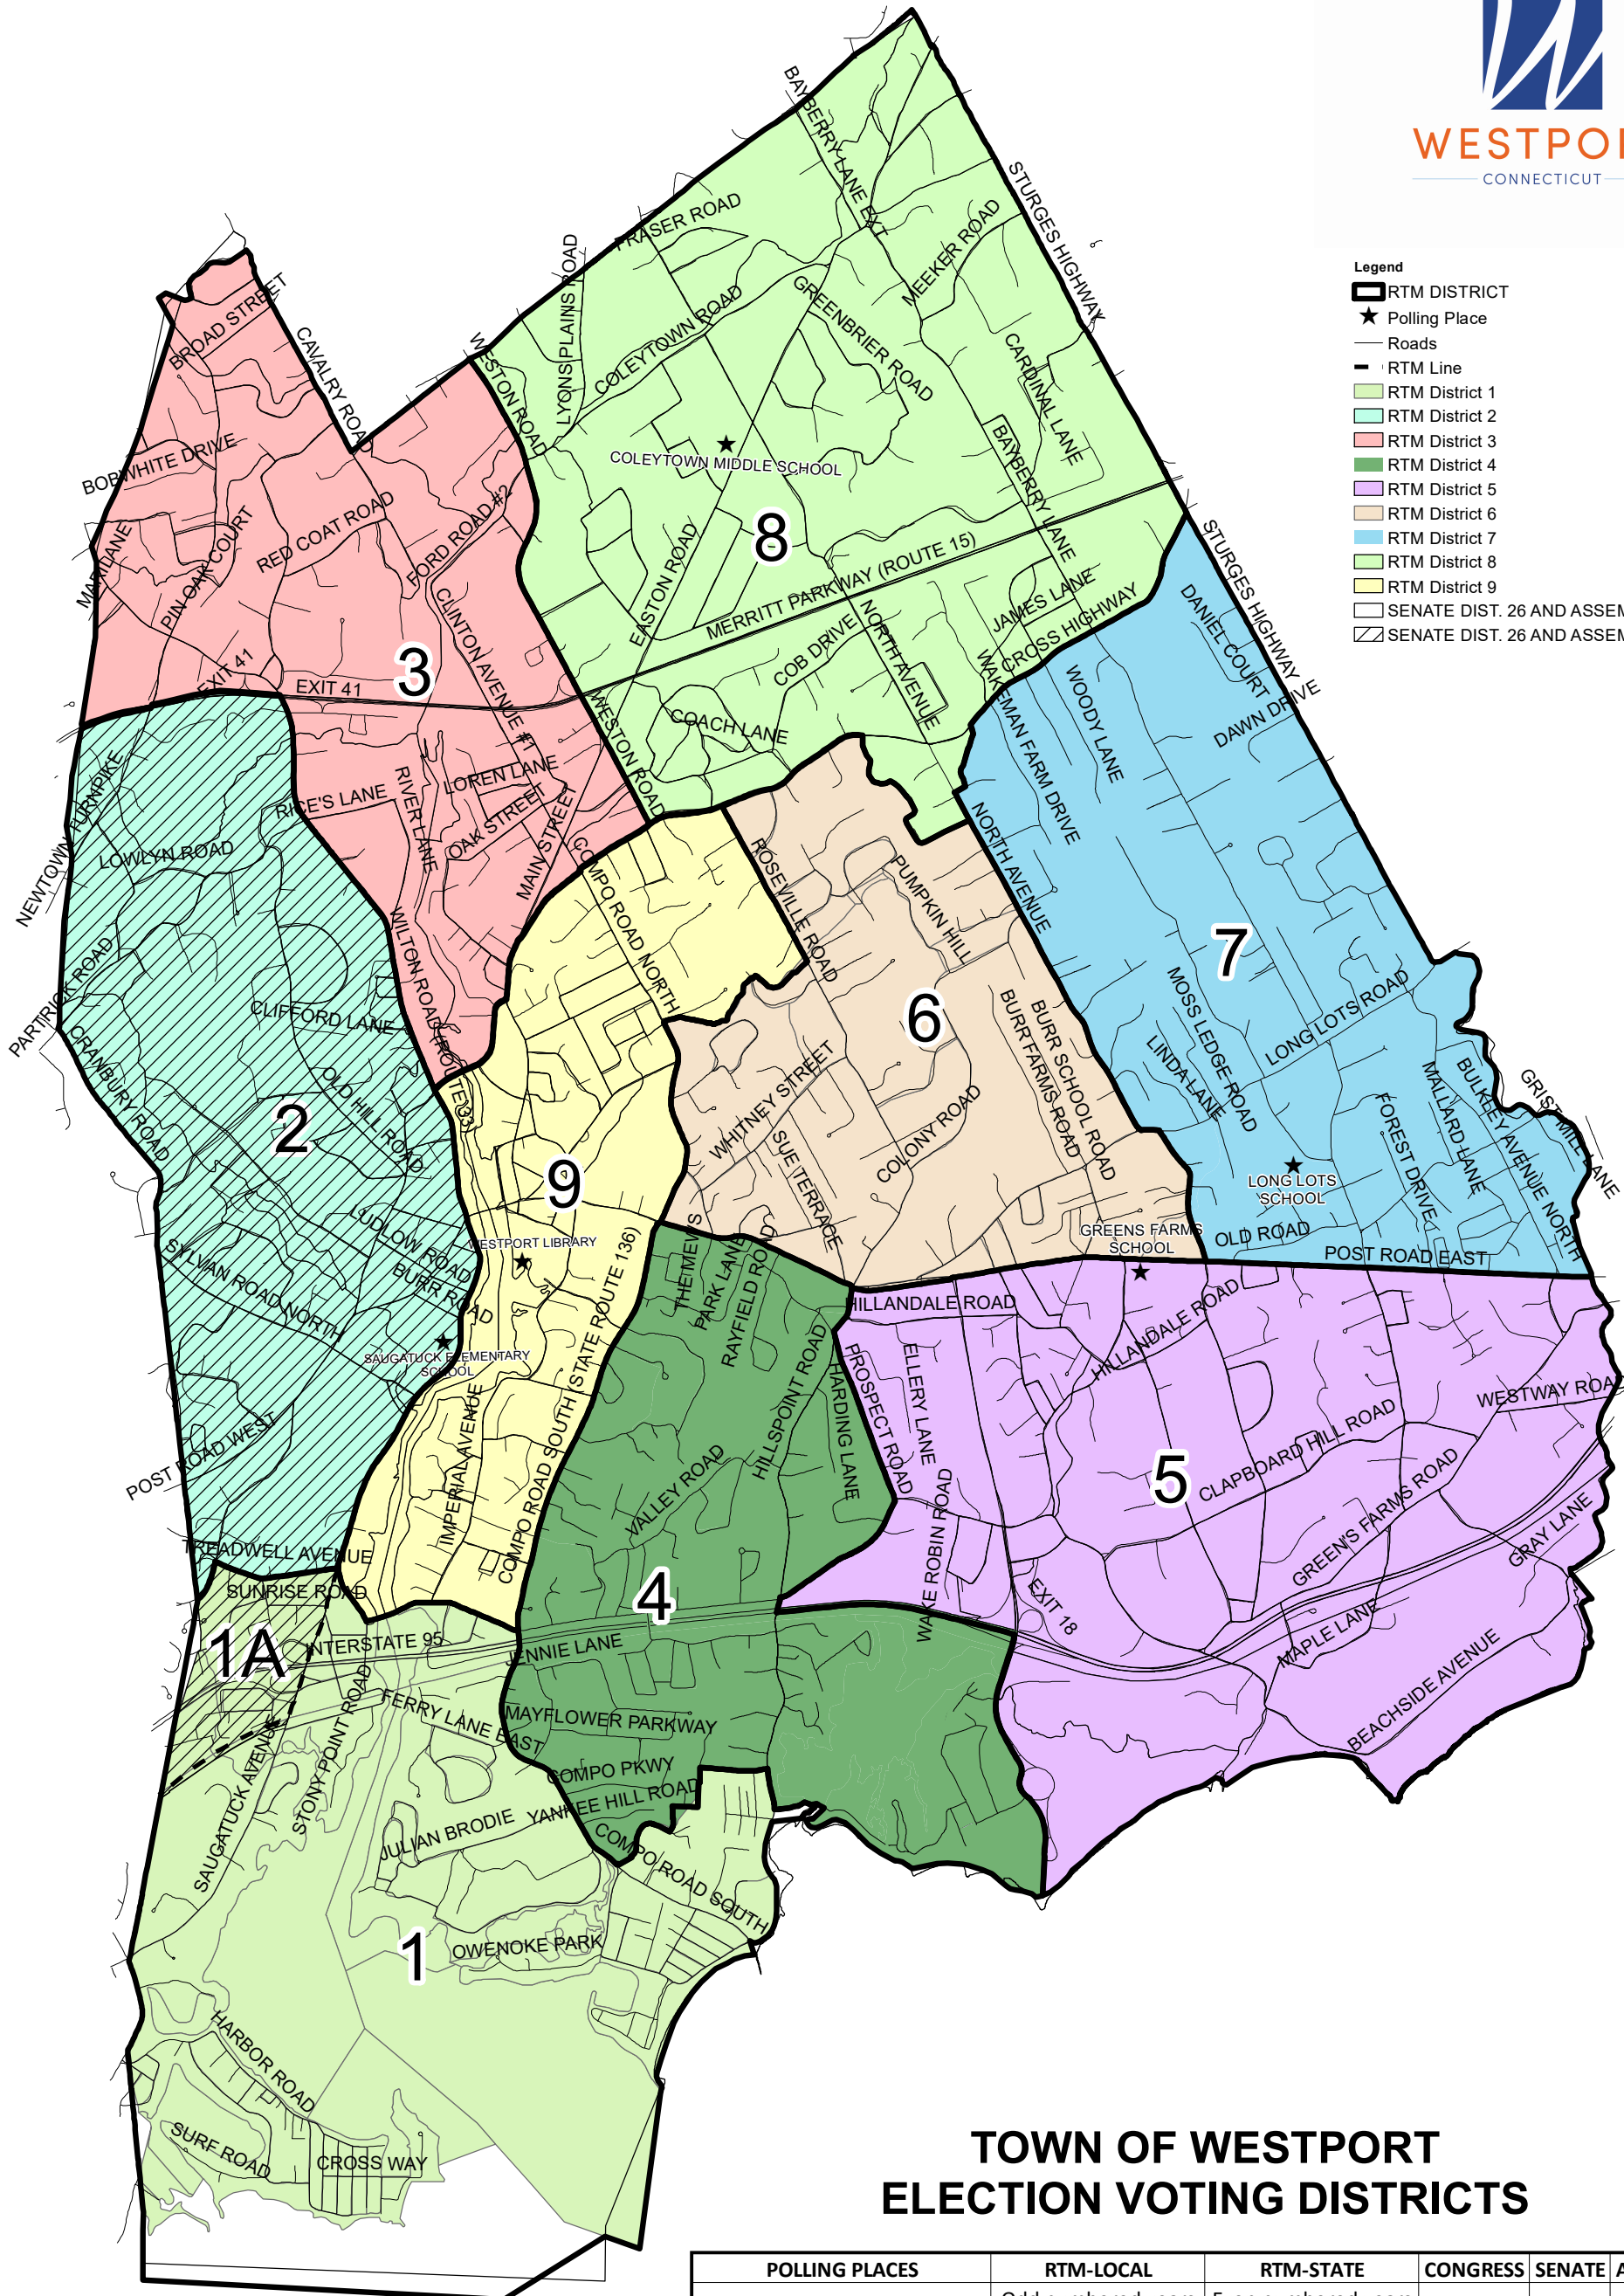

WESTPORTSM
CONNECTICUT

- Legend**
- RTM DISTRICT
 - Polling Place
 - Roads
 - RTM Line
 - RTM District 1
 - RTM District 2
 - RTM District 3
 - RTM District 4
 - RTM District 5
 - RTM District 6
 - RTM District 7
 - RTM District 8
 - RTM District 9
 - SENATE DIST. 26 AND ASSEMBLY DIST. 136
 - SENATE DIST. 26 AND ASSEMBLY DIST. 143

TOWN OF WESTPORT ELECTION VOTING DISTRICTS

POLLING PLACES	RTM-LOCAL	RTM-STATE	CONGRESS	SENATE	ASSEMBLY
	Odd numbered years	Even numbered years			
Saugatuck Elementary School 170 Riverside Avenue	1, 1A	1	4	26	136
Greens Farms School 17 Morningside Drive South	4	4	4	26	136
Coleytown Elementary School 65 Easton Road	3	3	4	26	136
Long Lots School 13 Hyde Lane	6	6	4	26	136
Westport Town Hall 110 Myrtle Avenue	9	9	4	26	136

0 0.5 1 Miles