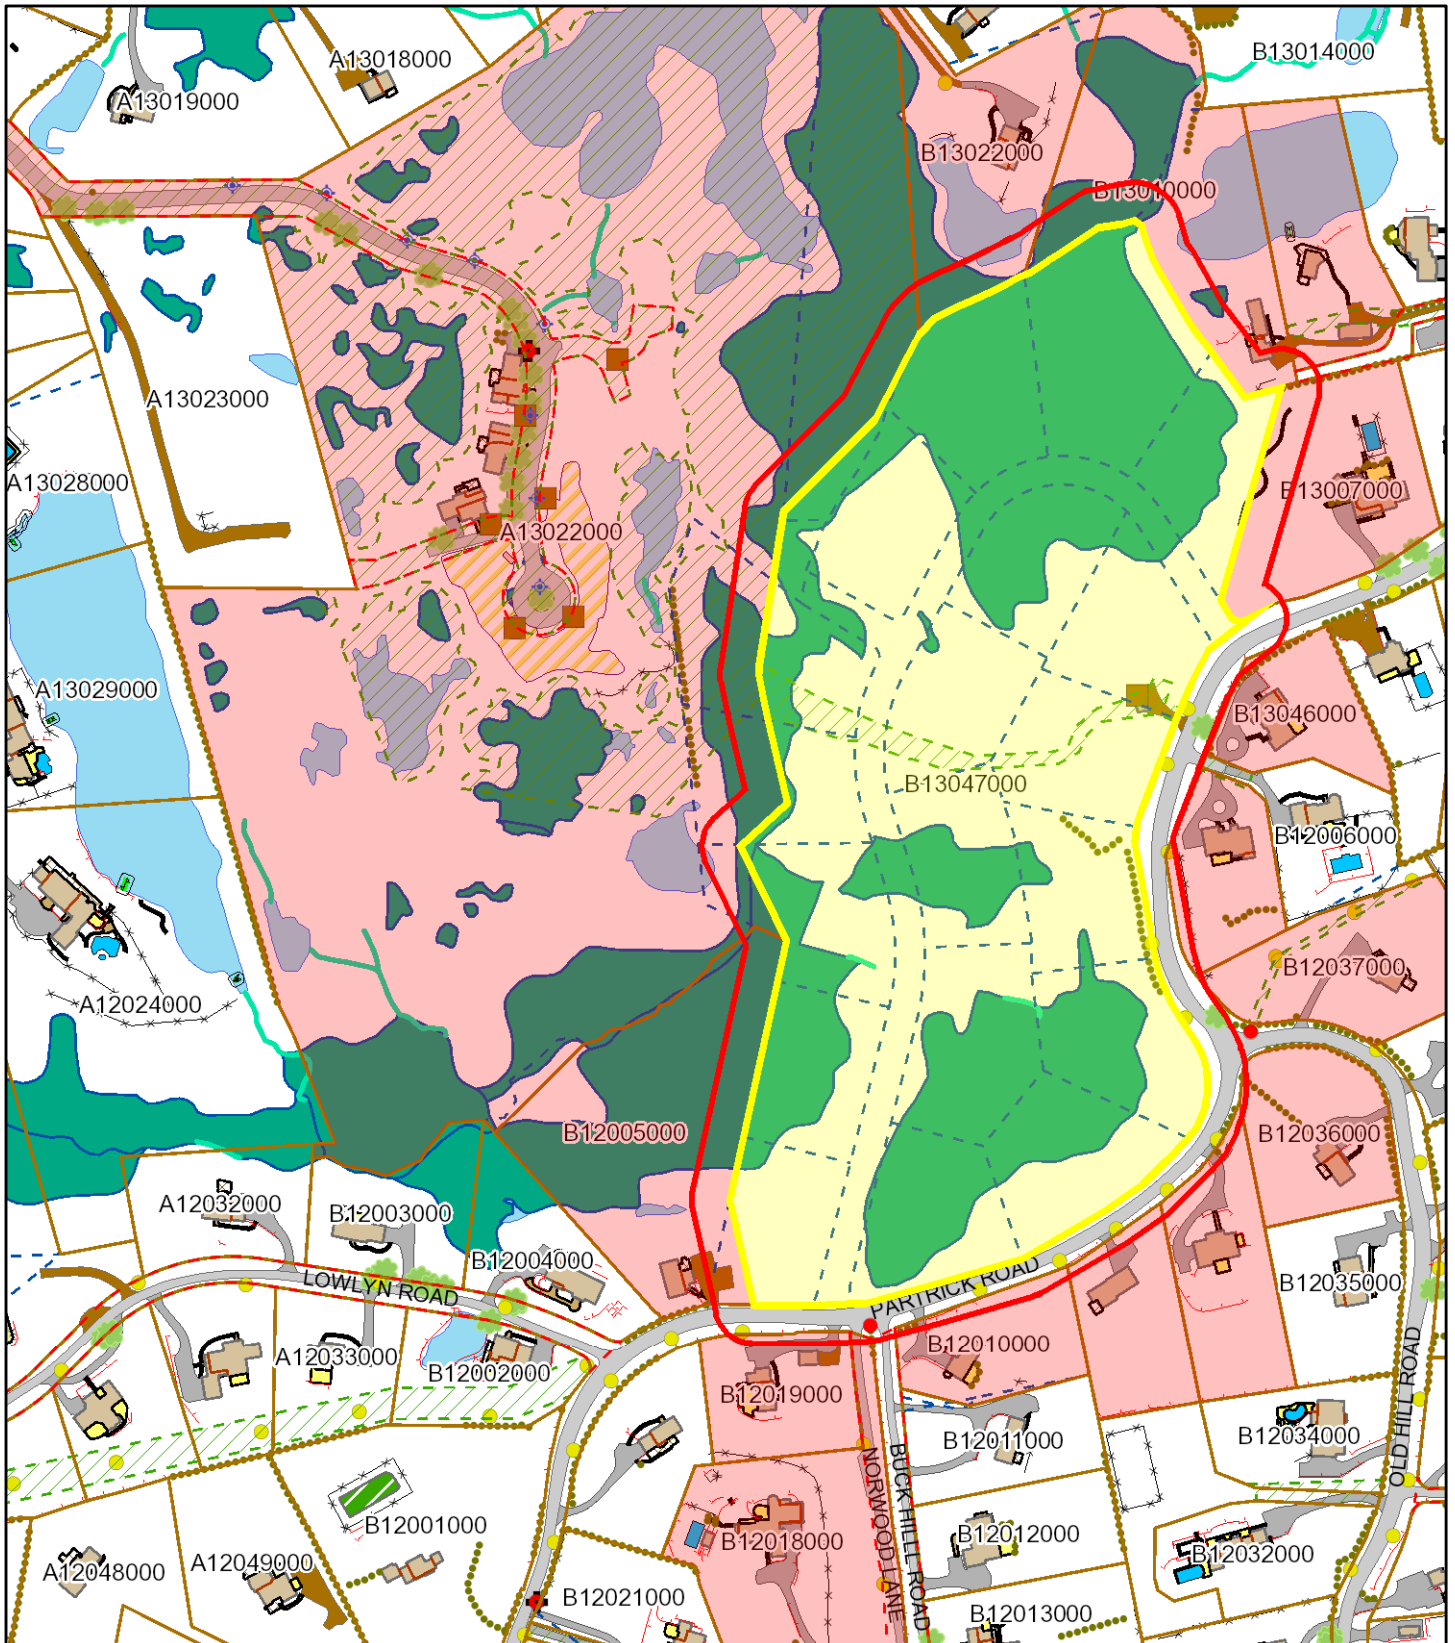

Westport, CT

August 14, 2023

1 inch = 300 Feet

www.cai-tech.com

Data shown on this map is provided for planning and informational purposes only. The municipality and CAI Technologies are not responsible for any use for other purposes or misuse or misrepresentation of this map.