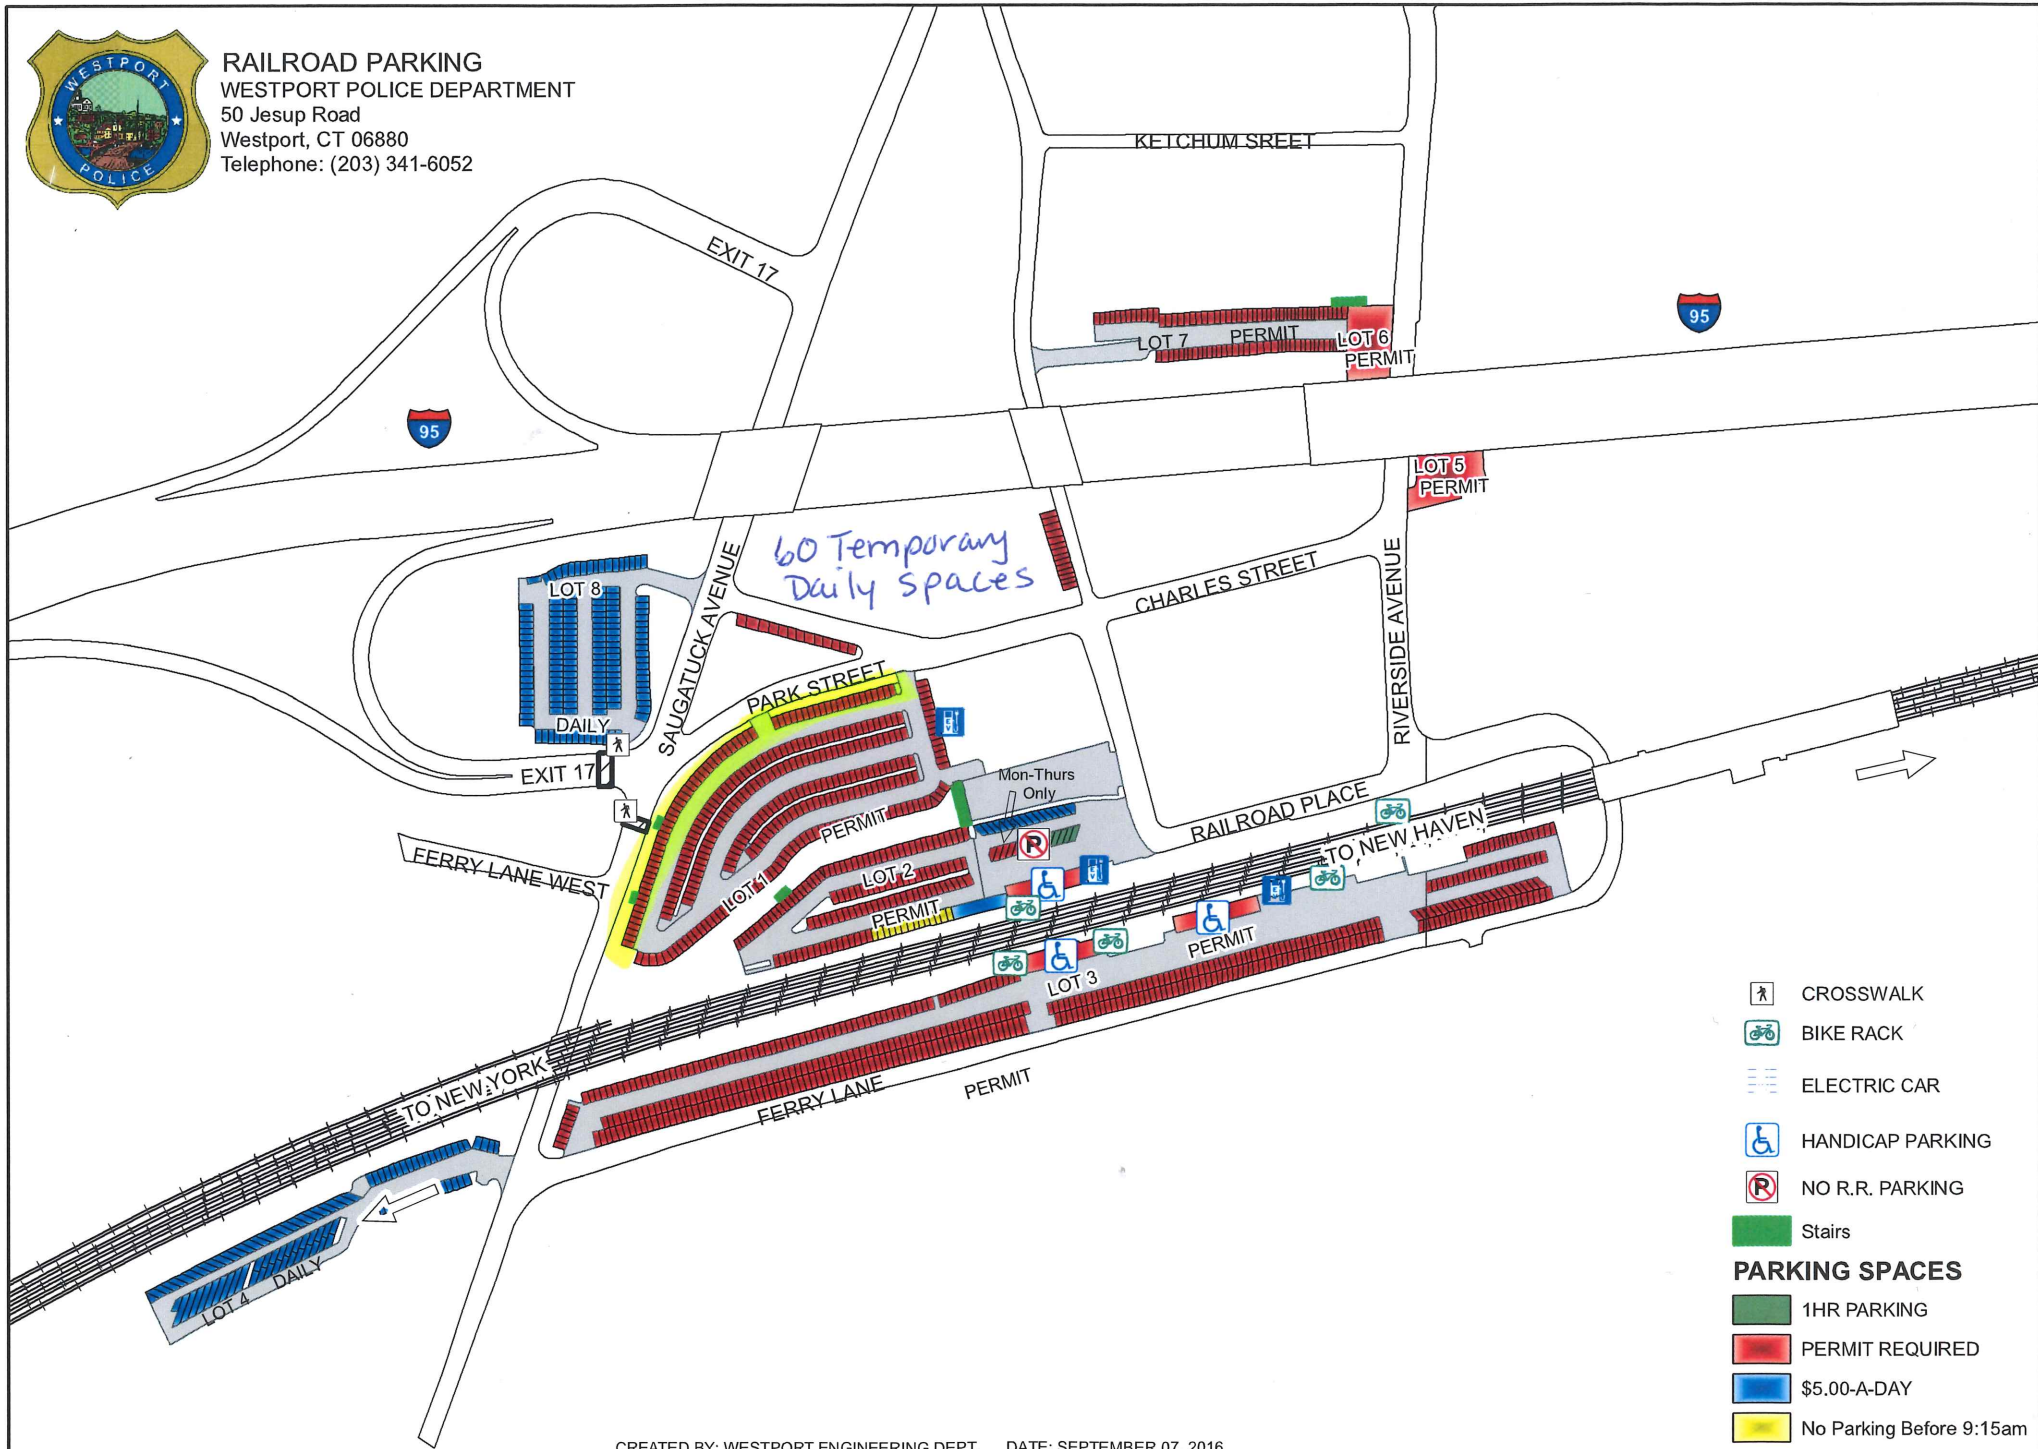

SAUGATUCK R.R. STATION PARKING LOTS

RAILROAD PARKING
 WESTPORT POLICE DEPARTMENT
 50 Jesup Road
 Westport, CT 06880
 Telephone: (203) 341-6052

-  CROSSWALK
-  BIKE RACK
-  ELECTRIC CAR
-  HANDICAP PARKING
-  NO R.R. PARKING
-  Stairs
- PARKING SPACES**
-  1HR PARKING
-  PERMIT REQUIRED
-  \$5.00-A-DAY
-  No Parking Before 9:15am