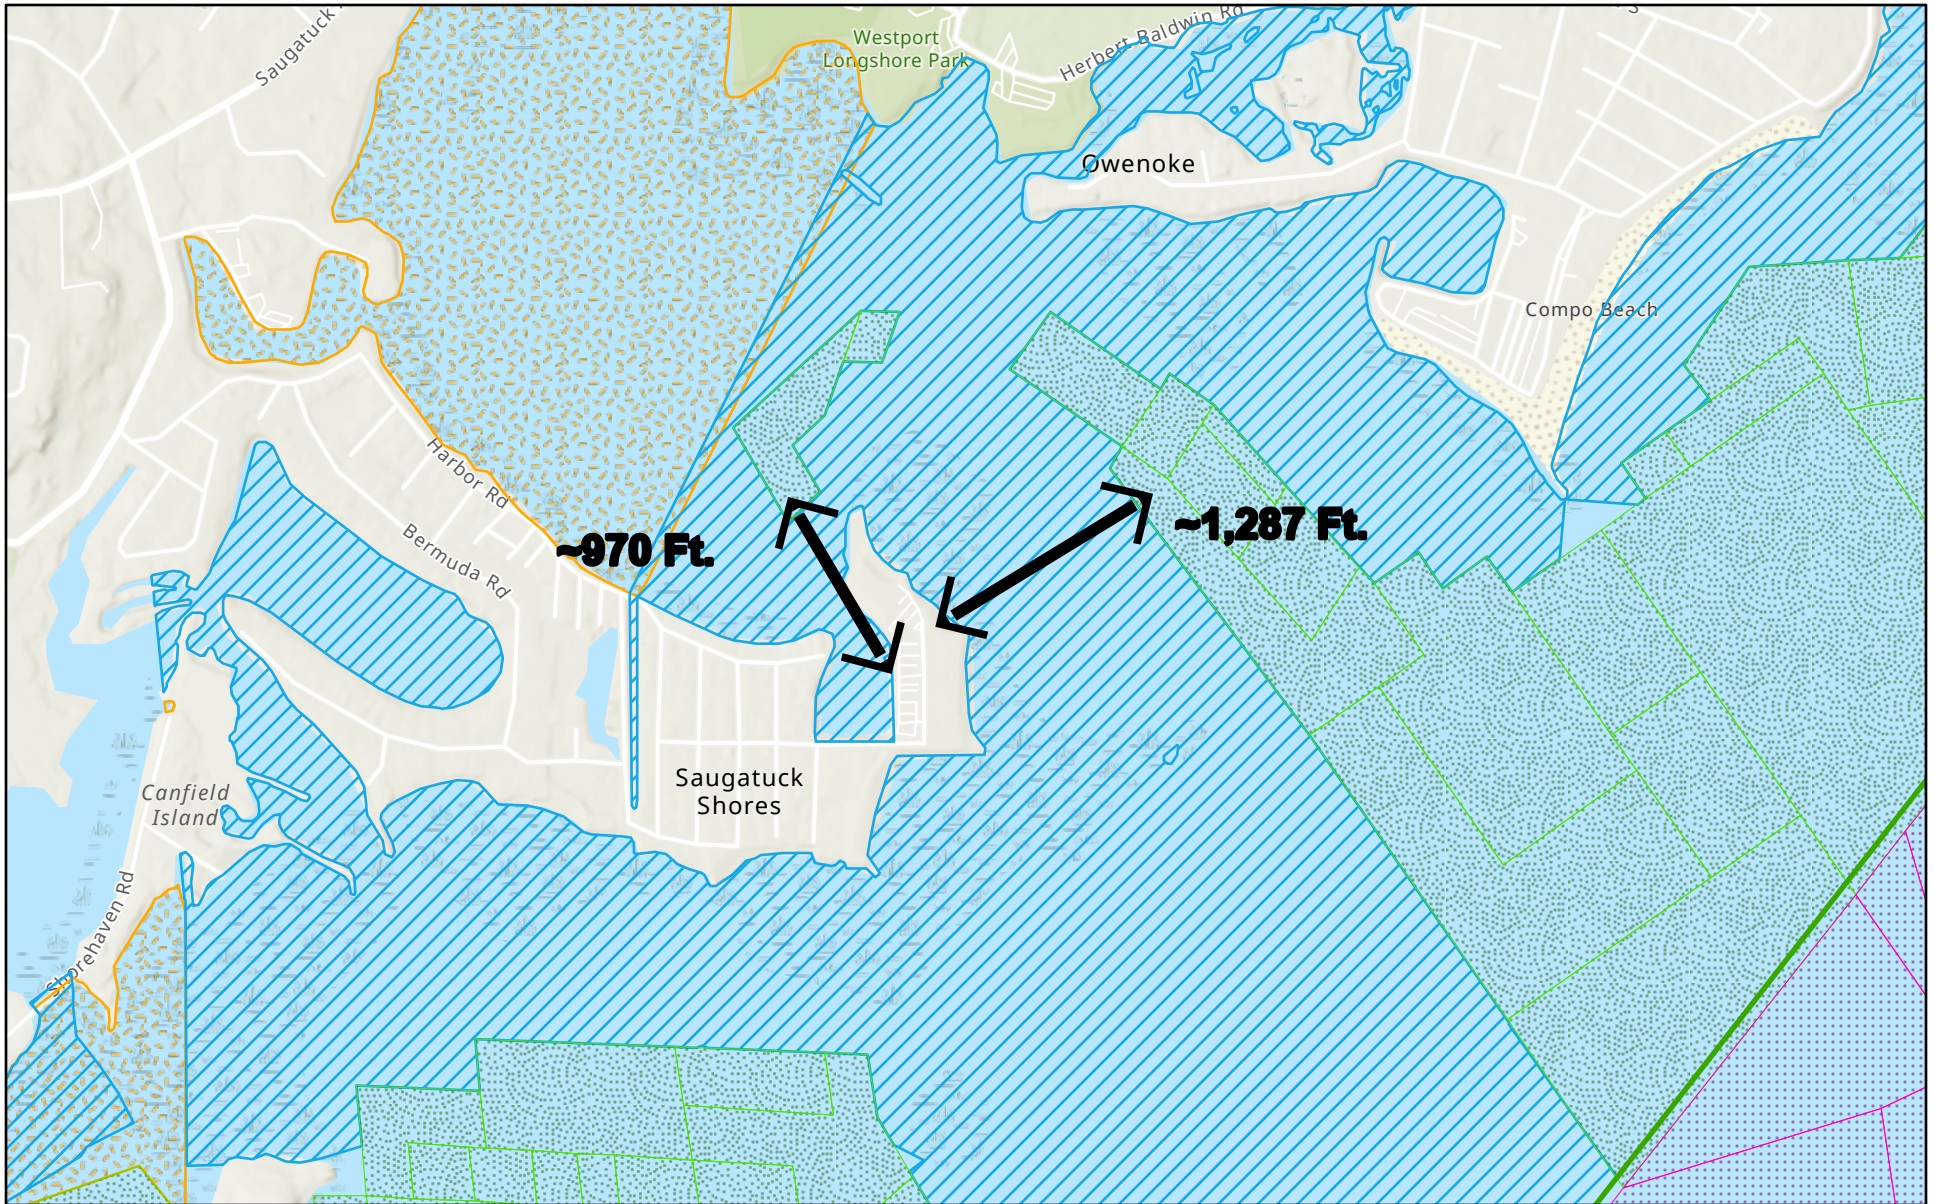

1 Bluff Pt Shellfish map 5-3-23

4/26/2023

- Shellfish Bed Jurisdiction Lines
- Recreational Bed
- Town Managed Bed
- State Managed Bed
- Natural Bed
- World Hillshade
- Shellfish Bed Managed Polygon

Esri, NASA, NGA, USGS, FEMA, Esri, HERE, Garmin, SafeGraph, GeoTechnologies, Inc, METI/NASA, USGS, EPA, NPS, US Census Bureau,