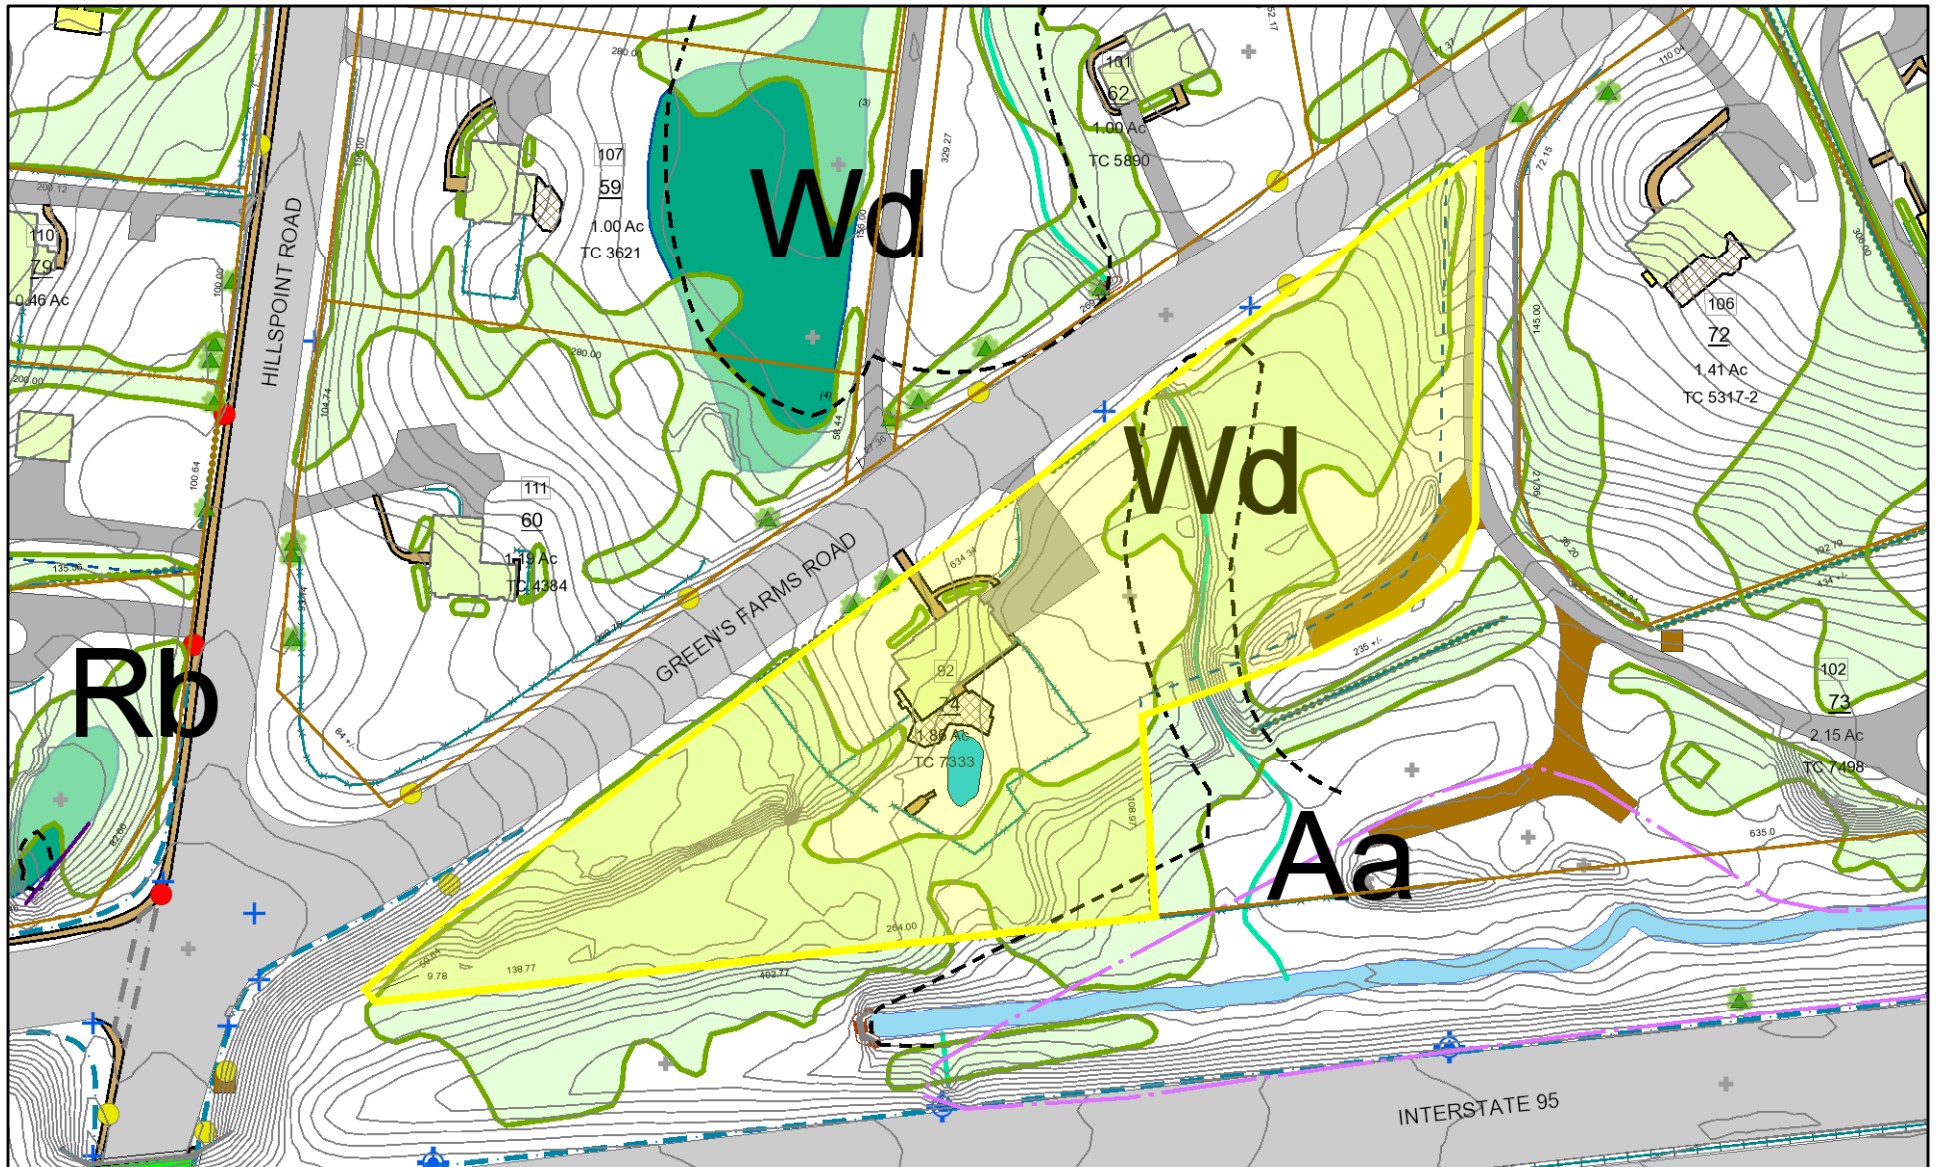

92 Greens Farms Road

Westport, CT

January 25, 2022

1 inch = 100 Feet

www.cai-tech.com

Data shown on this map is provided for planning and informational purposes only. The municipality and CAI Technologies are not responsible for any use for other purposes or misuse or misrepresentation of this map.