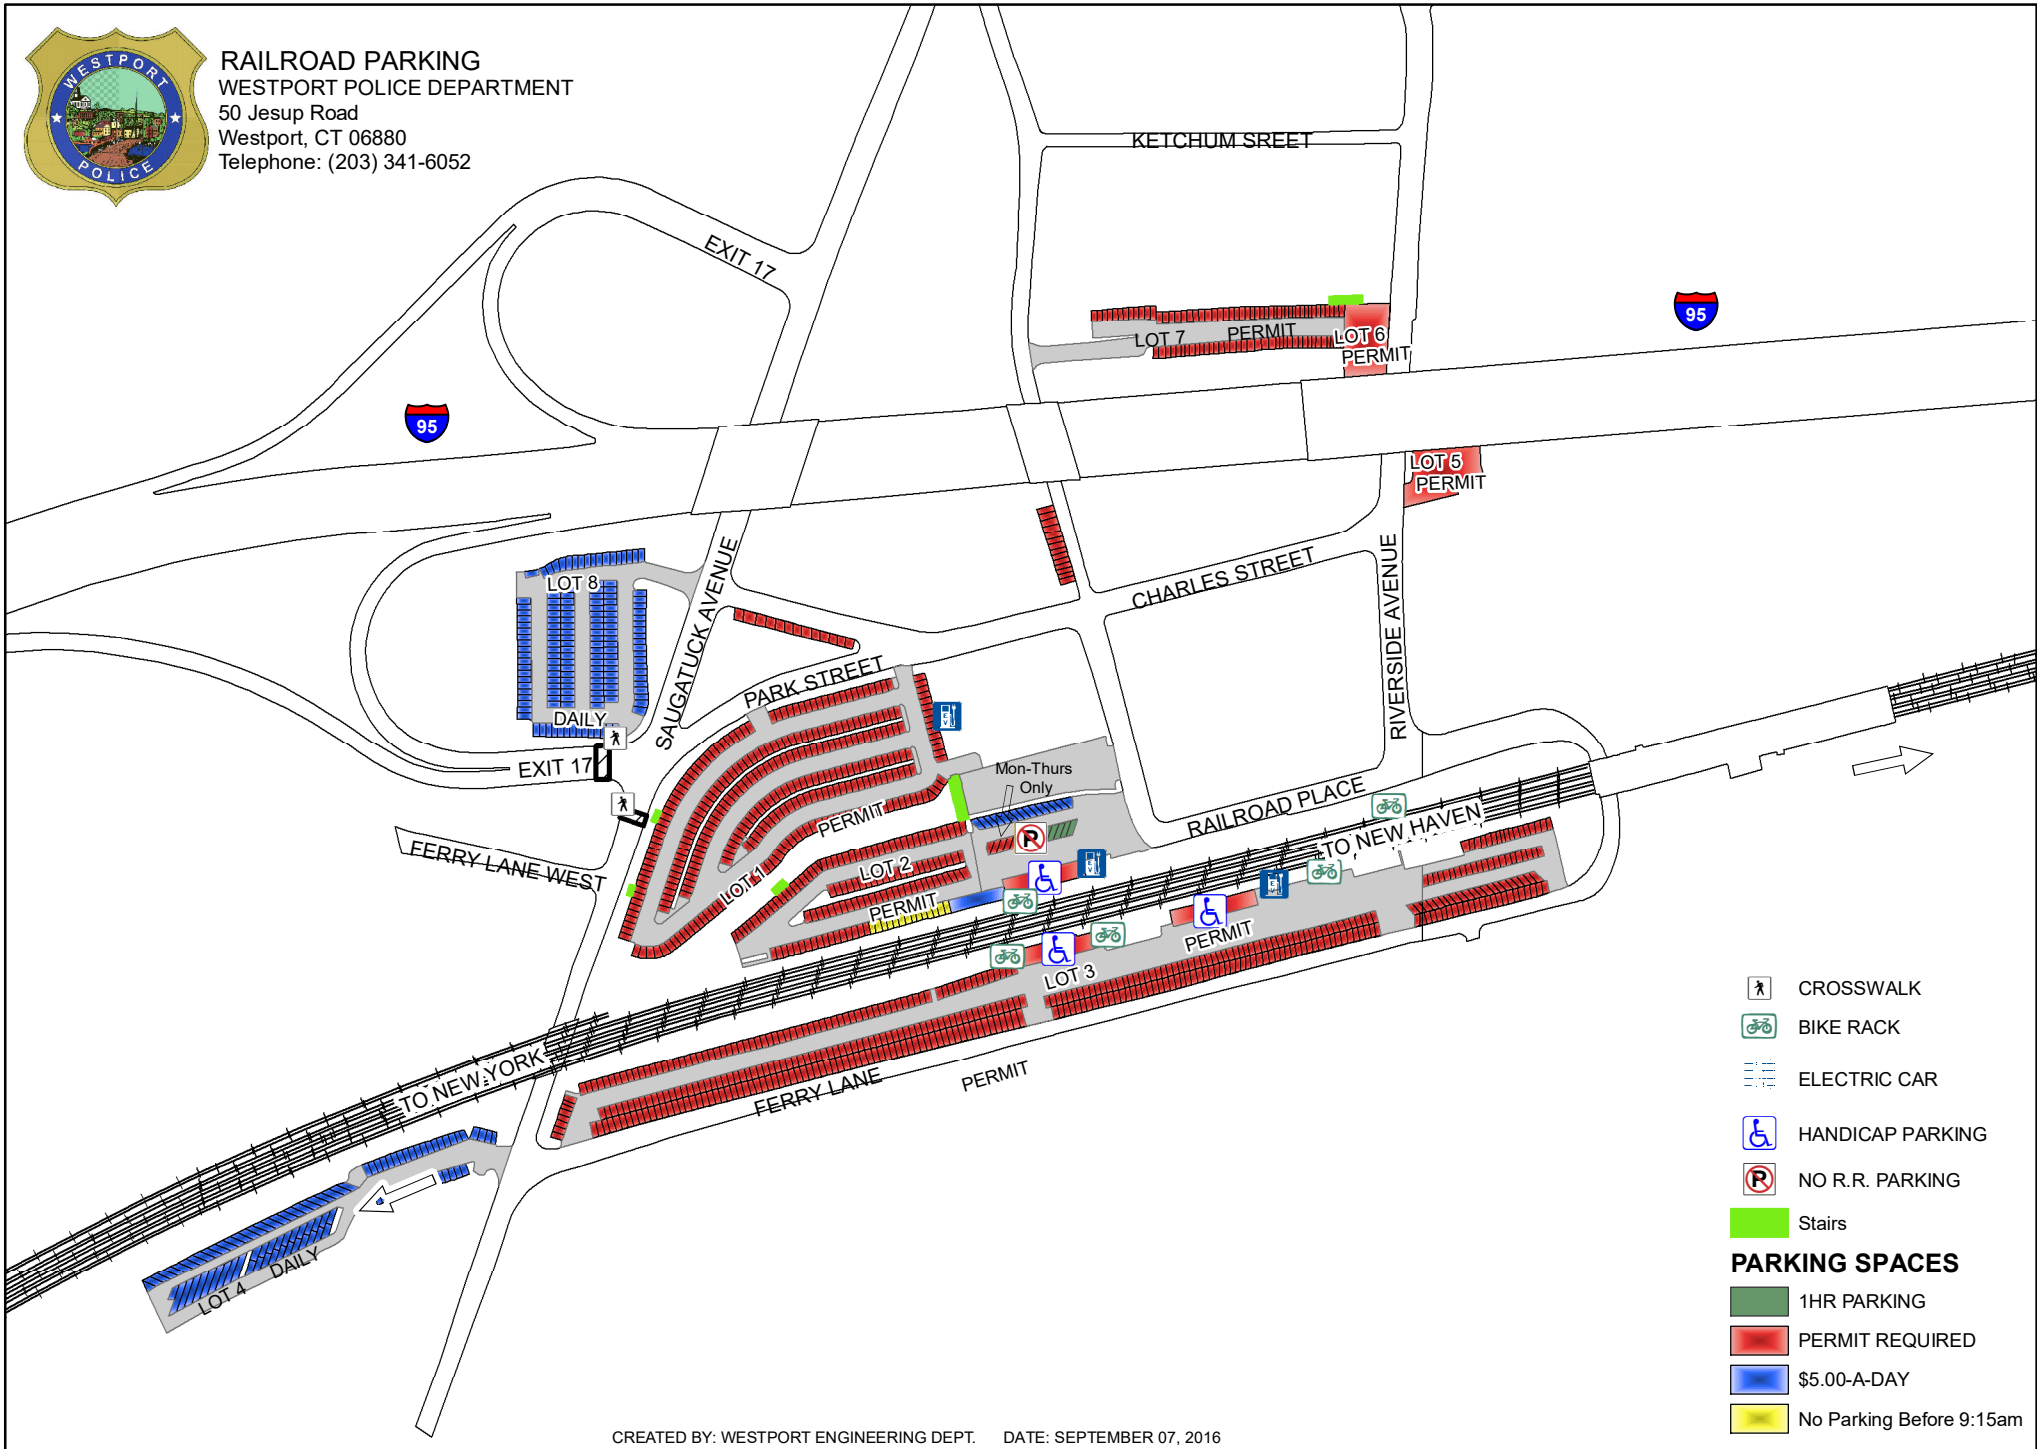

SAUGATUCK R.R. STATION PARKING LOTS

RAILROAD PARKING
 WESTPORT POLICE DEPARTMENT
 50 Jesup Road
 Westport, CT 06880
 Telephone: (203) 341-6052

-  CROSSWALK
-  BIKE RACK
-  ELECTRIC CAR
-  HANDICAP PARKING
-  NO R.R. PARKING
-  Stairs
- PARKING SPACES**
-  1HR PARKING
-  PERMIT REQUIRED
-  \$5.00-A-DAY
-  No Parking Before 9:15am